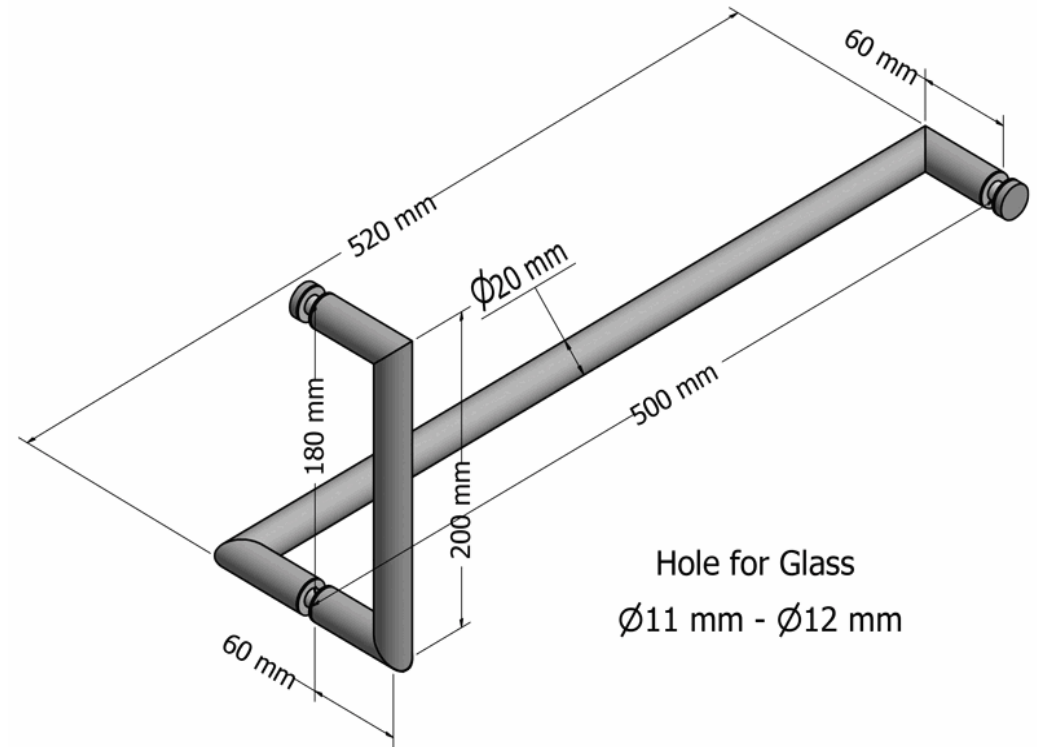

Technical Sheet

Finishing : Chrome
Metal : Brass

KATSIERIS BROS S.A.

Industry Bathroom accessories, Design & Manufacturing, Koropi Industrial Region, Loc: Poka 194 00, Koropi P.O. 27. Athens-Greece T:+30 210 6627 500, F:+30 210 6626 830
info@sanco.gr, www.sanco.gr

Environmental Management System
EAOT EN ISO 14001:2004
Cert. No 144/Γ/2010