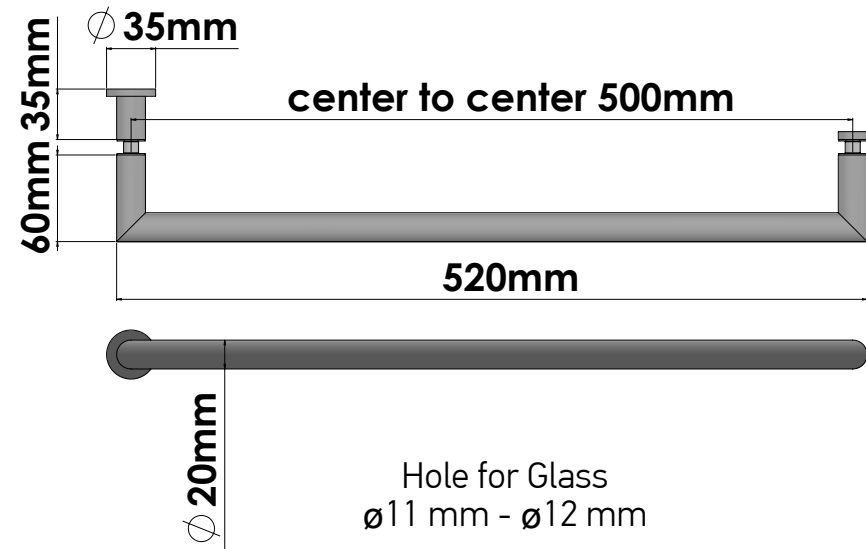

## Product Description

Line Extra  
 Type Glass Door Handle/Towel rail  
 Code GL0715-A03

## Technical Sheet

Finishing Chrome  
 Metal Brass

**KATSIERIS BROS S.A.**

Industry Bathroom accessories, Design & Manufacturing, Koropi Industrial Region, Loc: Poka 194 00, Koropi P.O. 27. Athens-Greece T:+30 210 6627 500, info@sanco.gr, www.sanco.gr