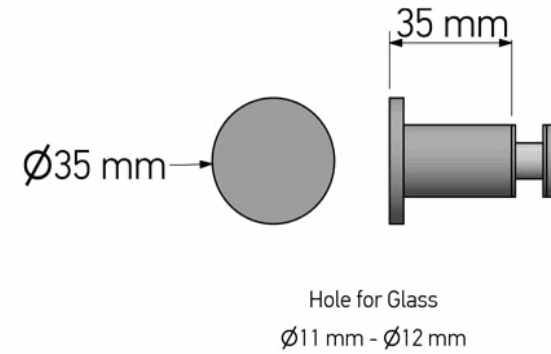

Product Description

Line : Glass Door Accessories
Type : Knob/Robe hook for glass
Code : GL0670

Technical Sheet

Finishing : Chrome
Metal : Brass

KATSIERIS BROS S.A.

Industry Bathroom accessories, Design & Manufacturing, Koropi Industrial Region, Loc: Poka 194 00, Koropi P.O. 27. Athens-Greece T:+30 210 6627 500, F:+30 210 6626 830
info@sanco.gr, www.sanco.gr

Environmental Management System
EAOT EN ISO 14001:2004
Cert. No 144/Γ/2010