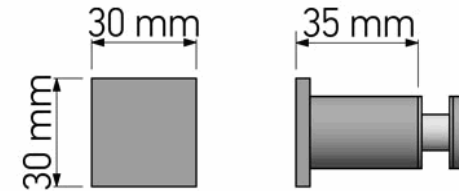

Product Description

Line : Glass Door Accessories
Type : Knob/Robe hook for glass
Code : GL0660

Technical Sheet

Finishing : Chrome
Metal : Brass

Hole for Glass
Ø11 mm - Ø12 mm

KATSIERIS BROS S.A.

Industry Bathroom accessories, Design & Manufacturing, Koropi Industrial Region, Loc: Poka 194 00, Koropi P.O. 27. Athens-Greece T:+30 210 6627 500, F:+30 210 6626 830
info@sanco.gr, www.sanco.gr

Environmental Management System
EAOT EN ISO 14001:2004
Cert. No 144/Γ/2010