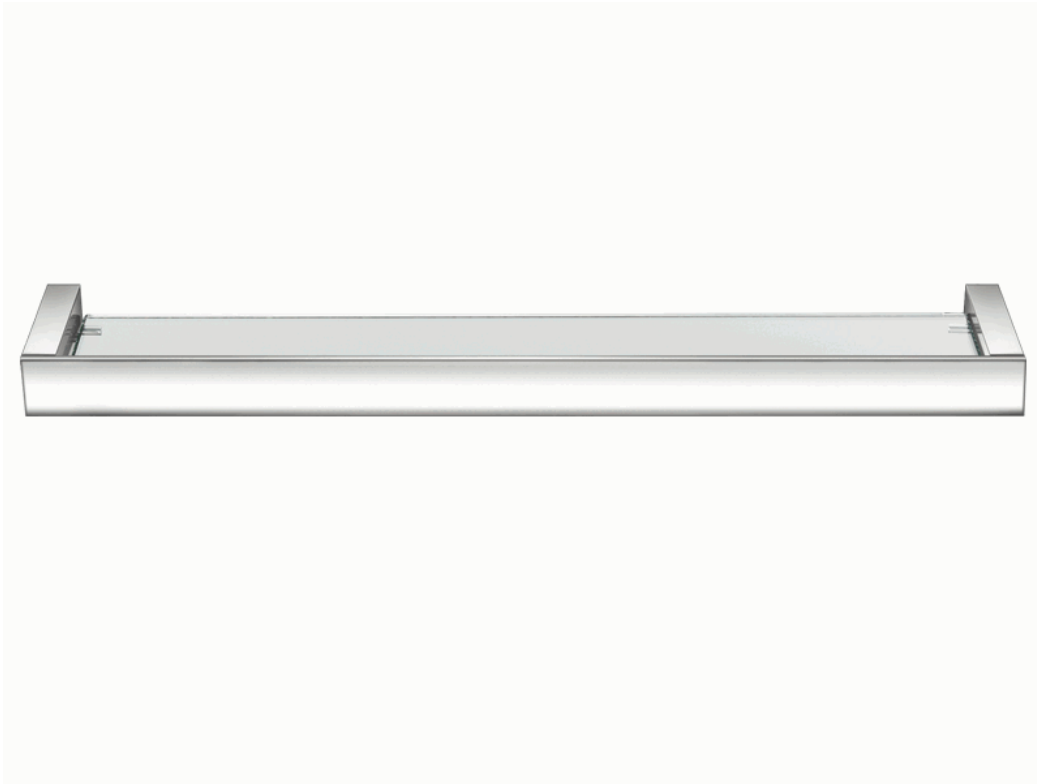

Product Description

Line : Allegory
Type : Glass Shelf
Code : ET-256