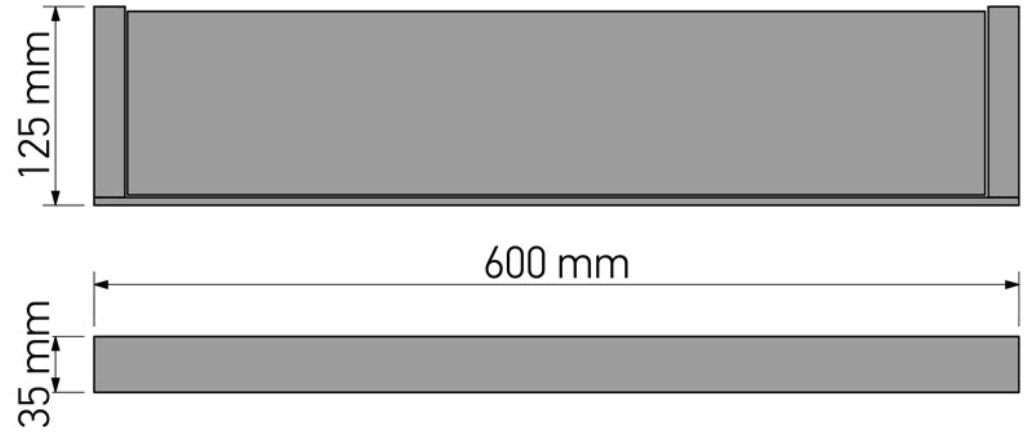

Technical Sheet

Finishing : Chrome
Metal : Brass

KATSIERIS BROS S.A.

Industry Bathroom accessories, Design & Manufacturing, Koropi Industrial Region, Loc: Poka 194 00, Koropi P.O. 27. Athens-Greece T:+30 210 6627 500, F:+30 210 6626 830
info@sanco.gr, www.sanco.gr

Environmental Management System
EAOT EN ISO 14001:2004
Cert. No 144/1/2010