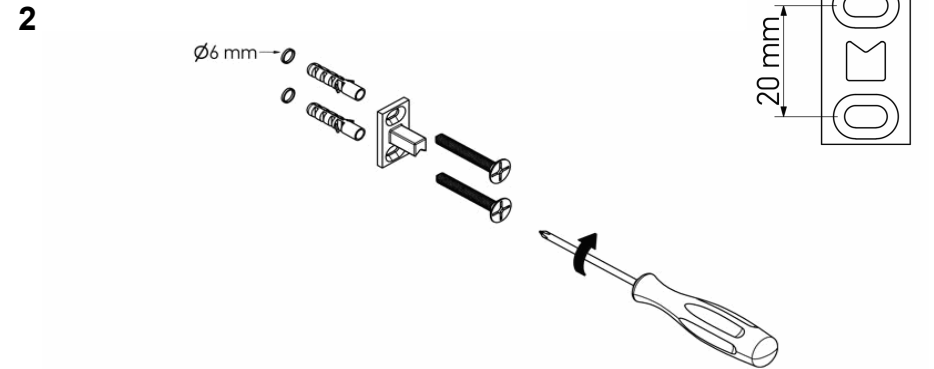

Mounting Instructions