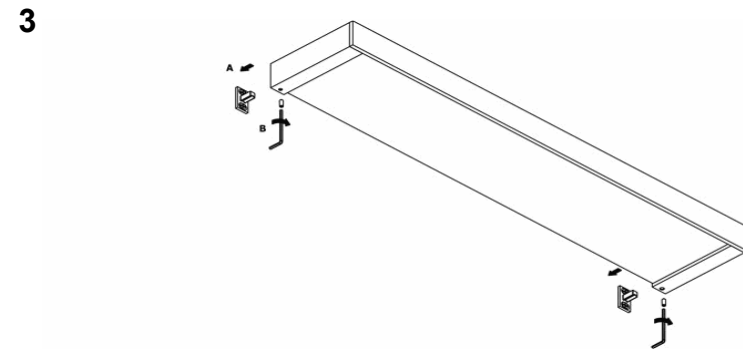

Mounting Instructions