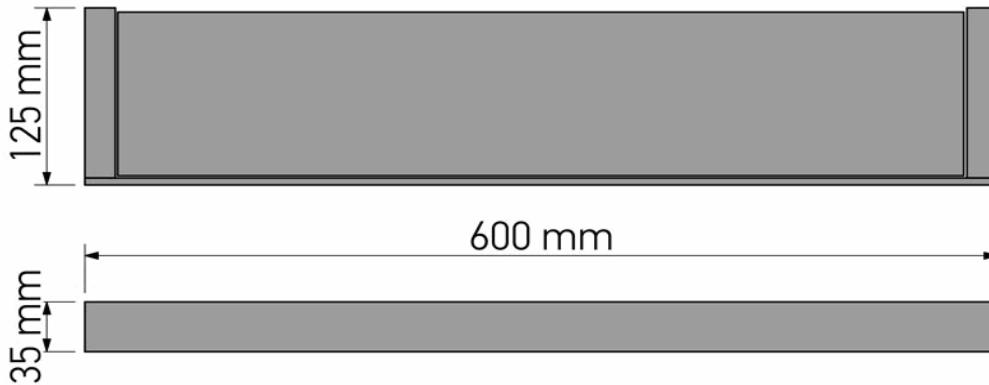

Technical Sheet

KATSIERIS BROS S.A.

Industry Bathroom accessories, Design & Manufacturing, Koropi Industrial Region, Loc: Poka 194 00, Koropi P.O. 27. Athens-Greece T:+30 210 6627 500
info@sanco.gr, www.sanco.gr

Environmental Management System
EAOT EN ISO 14001:2004
Cert. No 144/1/2010