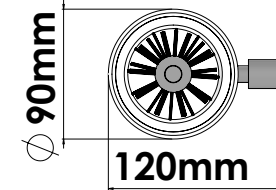

Product Description

Line Extra
 Type Toilet Brush Holder wall mounted
 Code 91595-A03

Technical Sheet

Finishing Chrome
 Metal Brass

KATSIERIS BROS S.A.

Industry Bathroom accessories, Design & Manufacturing, Koropi Industrial Region, Loc: Poka 194 00, Koropi P.O. 27. Athens-Greece T:+30 210 6627 500, info@sanco.gr, www.sanco.gr