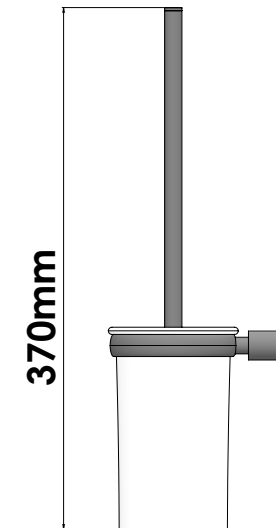

Product Description

Line Extra
 Type Toilet Brush Holder wall mounted
 Code 91595-A03

Technical Sheet

Finishing Chrome
 Metal Brass

KATSIERIS BROS S.A.

Industry Bathroom accessories, Design & Manufacturing, Koropi Industrial Region, Loc: Poka 194 00, Koropi P.O. 27. Athens-Greece T:+30 210 6627 500, info@sanco.gr, www.sanco.gr