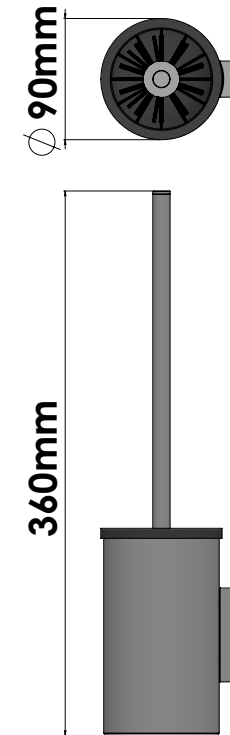

## Product Description

Line Extra  
Type Toilet Brush Holder wall mounted  
Code 91593-A03

## Technical Sheet

Finishing Chrome  
Metal Brass

**KATSIERIS BROS S.A.**

Industry Bathroom accessories, Design & Manufacturing, Koropi Industrial Region, Loc: Poka 194 00, Koropi P.O. 27. Athens-Greece T:+30 210 6627 500, info@sanco.gr, www.sanco.gr