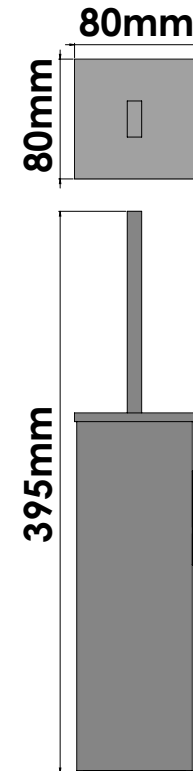

Product Description

Line Extra
 Type Toilet Brush Holder wall mounted Heavy Type (AISI
 Code 90472-A90

Technical Sheet

Finishing Inox
 Metal INOX AISI 304

KATSIERIS BROS S.A.

Industry Bathroom accessories, Design & Manufacturing, Koropi Industrial Region, Loc: Poka 194 00, Koropi P.O. 27. Athens-Greece T:+30 210 6627 500, info@sanco.gr, www.sanco.gr