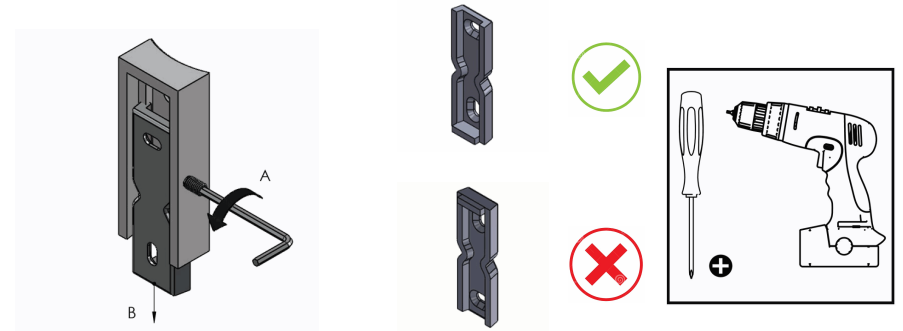

Mounting Instructions

1