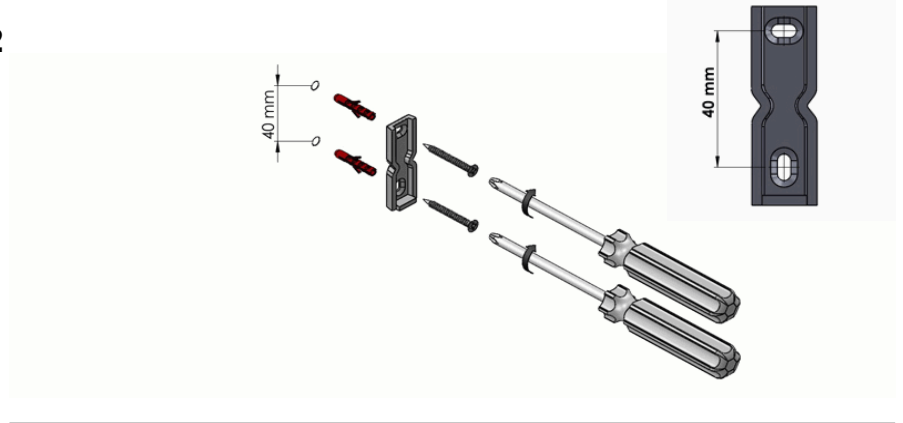

Product Description

Line: Bathroom Set

Type: Glass Holder wall Mounted

Code: 91156

Metal: Brass

Product Photo

Mounting Instructions

1

2

3

Technical Sheet

KATSIERIS BROS S.A.

Industry Bathroom accessories, Design & Manufacturing, Koropi Industrial Region, Loc: Poka 194 00, Koropi P.O. 27. Athens-Greece T:+30 210 6627 500 info@sanco.gr, www.sanco.gr