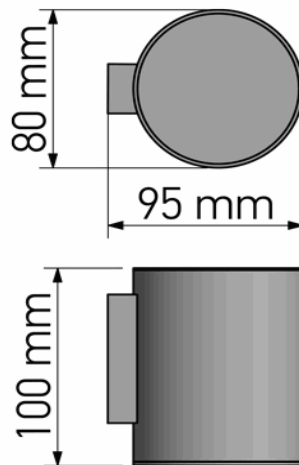

Technical Sheet

KATSIERIS BROS S.A.

Industry Bathroom accessories, Design & Manufacturing, Koropi Industrial Region, Loc: Poka 194 00, Koropi P.O. 27. Athens-Greece T:+30 210 6627 500 info@sanco.gr, www.sanco.gr