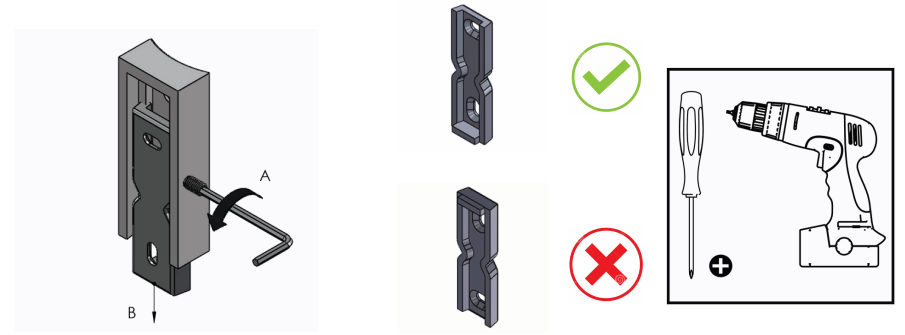

Product Description

Line: Bathroom Set

Type: Glass Holder wall Mounted

Code: 91154

Metal: Brass

Product Photo

Mounting Instructions

1