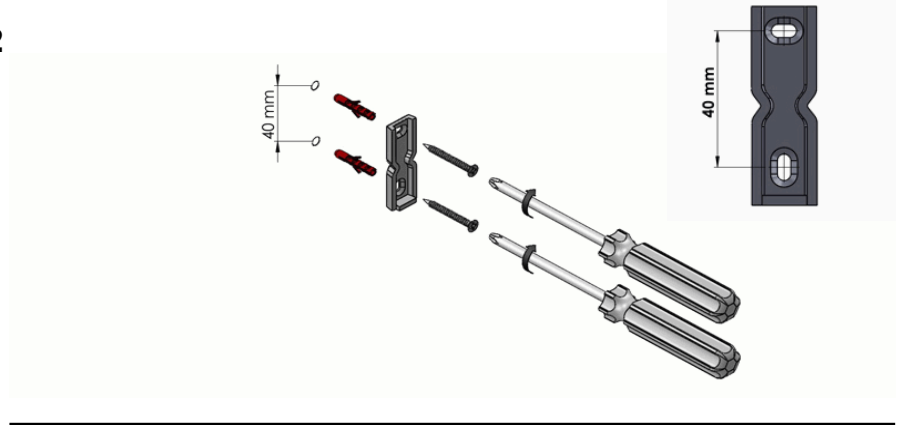

Product Description

Line: Bathroom Set

Type: Glass Holder wall Mounted

Code: 91154

Metal: Brass

Product Photo

Mounting Instructions

1

2

3

Technical Sheet

KATSIERIS BROS S.A.

Industry Bathroom accessories, Design & Manufacturing, Koropi Industrial Region, Loc: Poka 194 00, Koropi P.O. 27. Athens-Greece T:+30 210 6627 500 info@sanco.gr, www.sanco.gr