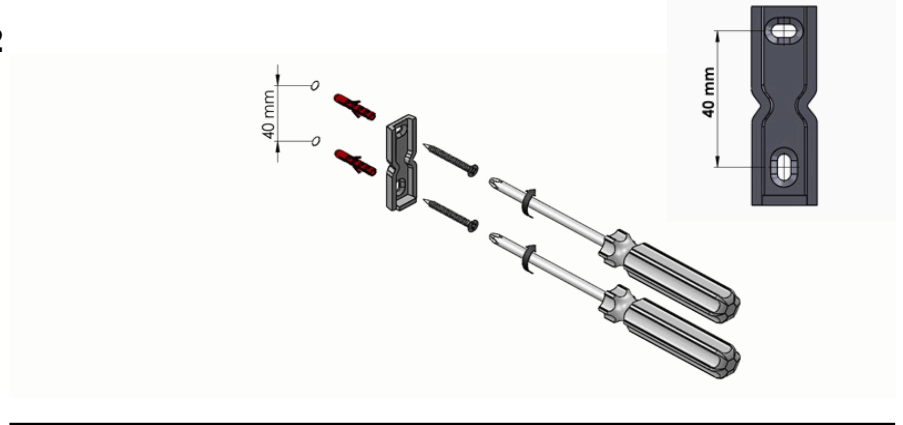

Product Description

Line: Bathroom Set

Type: Glass Holder wall Mounted

Code: 91153

Metal: Brass

Product Photo

Mounting Instructions

1

2

3

Technical Sheet

KATSIERIS BROS S.A.

Industry Bathroom accessories, Design & Manufacturing, Koropi Industrial Region, Loc: Poka 194 00, Koropi P.O. 27. Athens-Greece T:+30 210 6627 500 info@sanco.gr, www.sanco.gr

Environmental Management System
EAOT EN ISO 14001:2004
Cert. No 144/1/2010