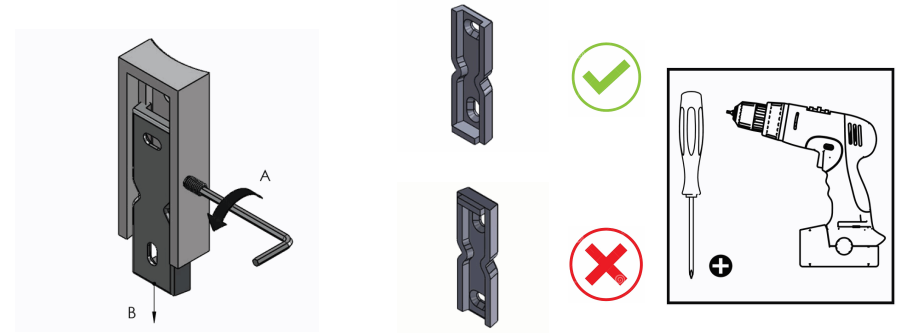

Mounting Instructions

1