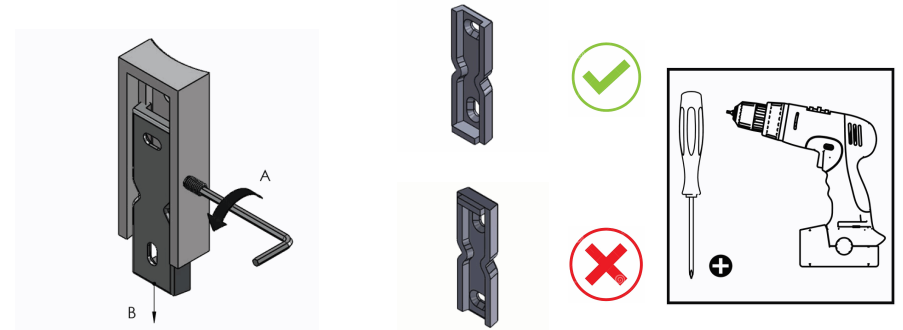

Mounting Instructions

1