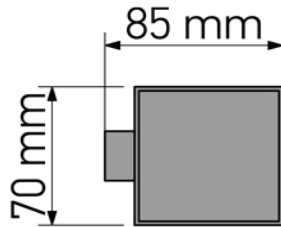

Technical Sheet

KATSIERIS BROS S.A.

Industry Bathroom accessories, Design & Manufacturing, Koropi Industrial Region, Loc: Poka 194 00, Koropi P.O. 27. Athens-Greece T:+30 210 6627 500 info@sanco.gr, www.sanco.gr