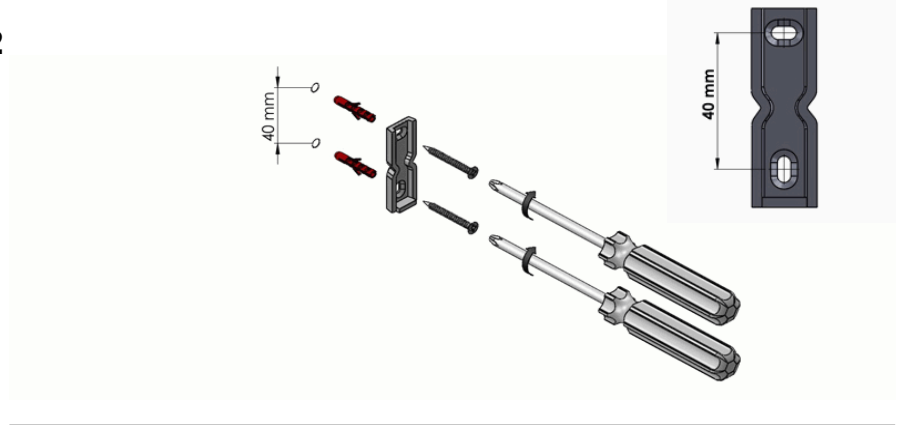

Product Description

Line: Bathroom Set

Type: Glass Holder wall Mounted

Code: 91152

Metal: Brass

Product Photo

Mounting Instructions

1

2

3

Technical Sheet

KATSIERIS BROS S.A.

Industry Bathroom accessories, Design & Manufacturing, Koropi Industrial Region, Loc: Poka 194 00, Koropi P.O. 27. Athens-Greece T:+30 210 6627 500 info@sanco.gr, www.sanco.gr