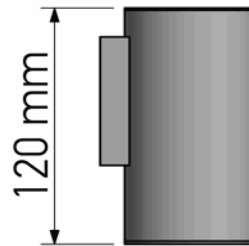

Technical Sheet

KATSIERIS BROS S.A.

Industry Bathroom accessories, Design & Manufacturing, Koropi Industrial Region, Loc: Poka 194 00, Koropi P.O. 27. Athens-Greece T:+30 210 6627 500 info@sanco.gr, www.sanco.gr