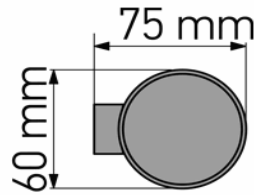

Technical Sheet

KATSIERIS BROS S.A.

Industry Bathroom accessories, Design & Manufacturing, Koropi Industrial Region, Loc: Poka 194 00, Koropi P.O. 27. Athens-Greece T:+30 210 6627 500 info@sanco.gr, www.sanco.gr