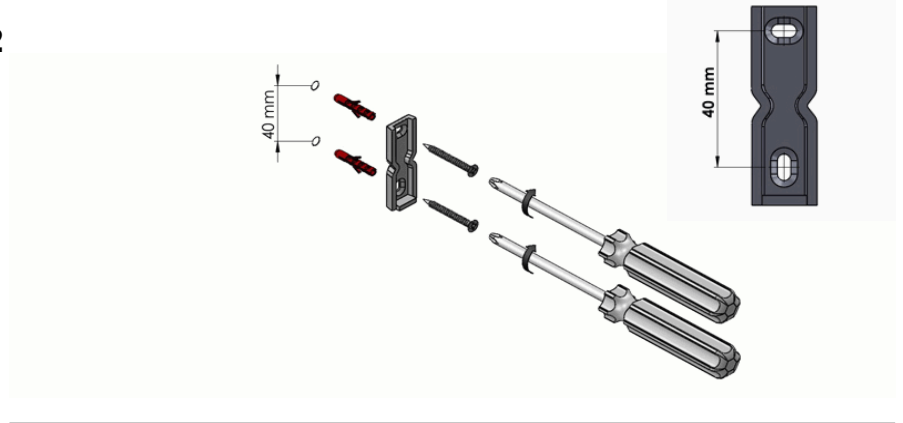

Product Description

Line: Bathroom Set

Type: Glass Holder wall Mounted

Code: 91151

Metal: Brass

Product Photo

Mounting Instructions

1

2

3

Technical Sheet

KATSIERIS BROS S.A.

Industry Bathroom accessories, Design & Manufacturing, Koropi Industrial Region, Loc: Poka 194 00, Koropi P.O. 27. Athens-Greece T:+30 210 6627 500 info@sanco.gr, www.sanco.gr