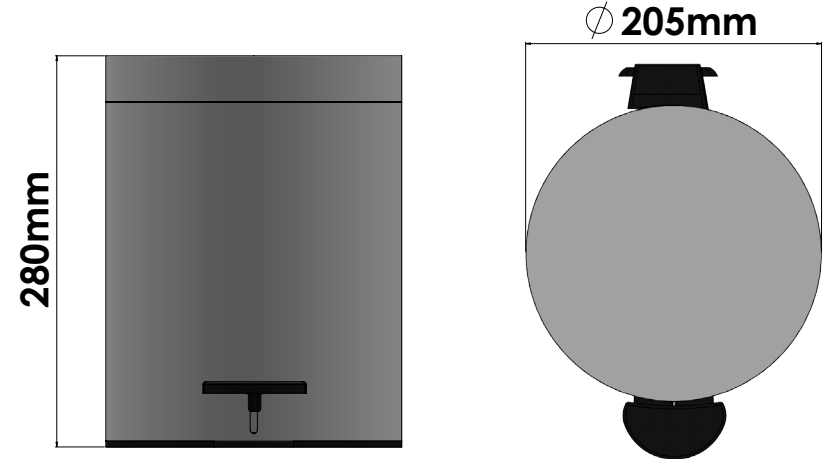

Technical Sheet

Finishing Inox
Metal INOX AISI 304

KATSIERIS BROS S.A.

Industry Bathroom accessories, Design & Manufacturing, Koropi Industrial Region, Loc: Poka 194 00, Koropi P.O. 27. Athens-Greece T:+30 210 6627 500, info@sanco.gr, www.sanco.gr