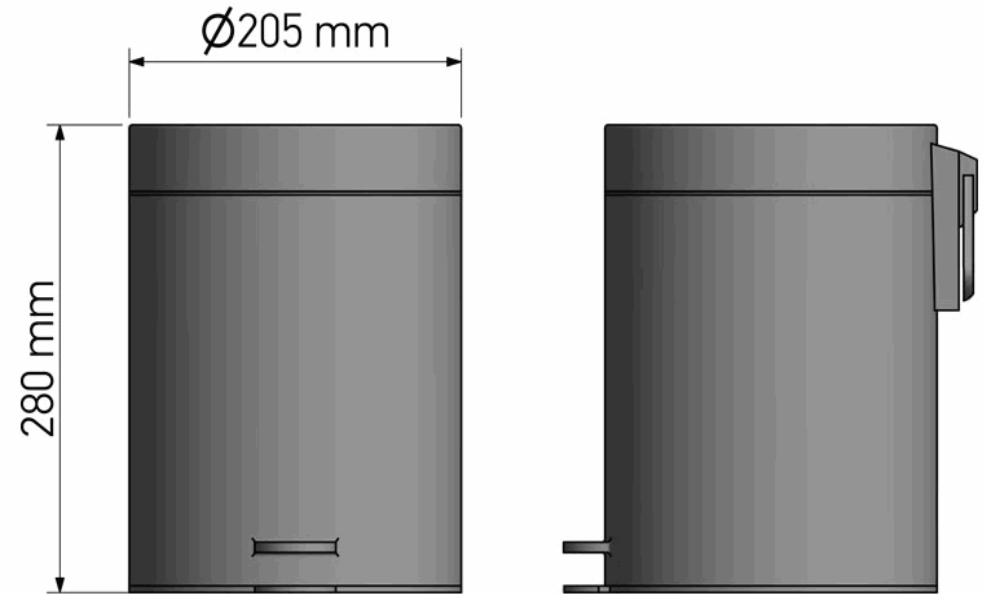

Product Description

Line : Extra
 Type : Waste Bin 5 lt Soft Close (AISI 304)
 Code : 90680

Technical Sheet

Finishing : Inox
 Metal : INOX AISHI 304

KATSIERIS BROS S.A.

Industry Bathroom accessories, Design & Manufacturing, Koropi Industrial Region, Loc: Poka 194 00, Koropi P.O. 27. Athens-Greece T:+30 210 6627 500, F:+30 210 6626 830
 info@sanco.gr, www.sanco.gr