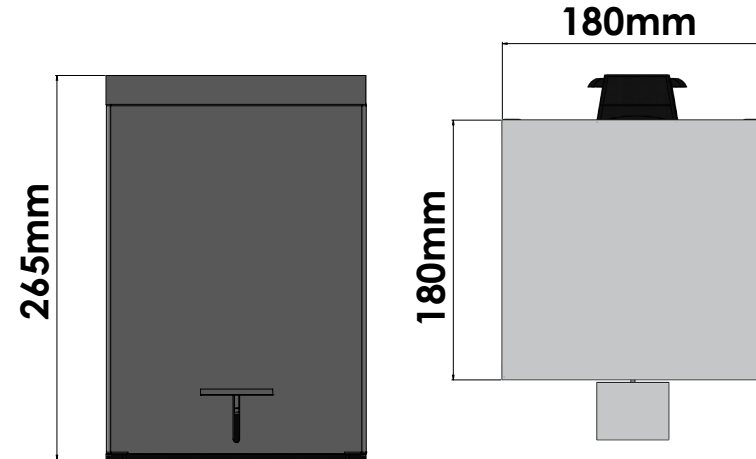

Product Description

Line Extra
 Type Waste Bin 5 lt Soft Close (AISI 304)
 Code 90677-A90

Technical Sheet

Finishing Inox
 Metal INOX AISI 304

KATSIERIS BROS S.A.

Industry Bathroom accessories, Design & Manufacturing, Koropi Industrial Region, Loc: Poka 194 00, Koropi P.O. 27. Athens-Greece T:+30 210 6627 500, info@sanco.gr, www.sanco.gr