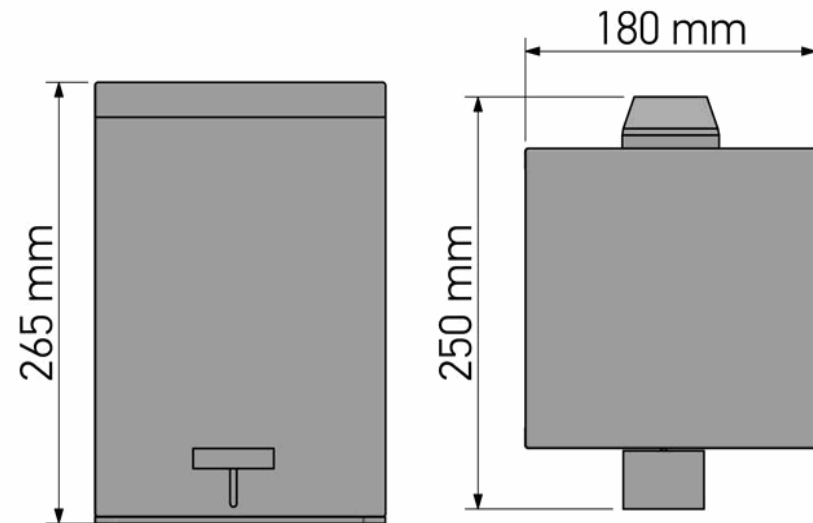

Product Description

Line : Extra
 Type : Waste Bin 5 lt Soft Close (AISI 304)
 Code : 90677

Technical Sheet

Finishing : Inox
 Metal : INOX AISHI 304

KATSIERIS BROS S.A.

Industry Bathroom accessories, Design & Manufacturing, Koropi Industrial Region, Loc: Poka 194 00, Koropi P.O. 27. Athens-Greece T:+30 210 6627 500, F:+30 210 6626 830
 info@sanco.gr, www.sanco.gr