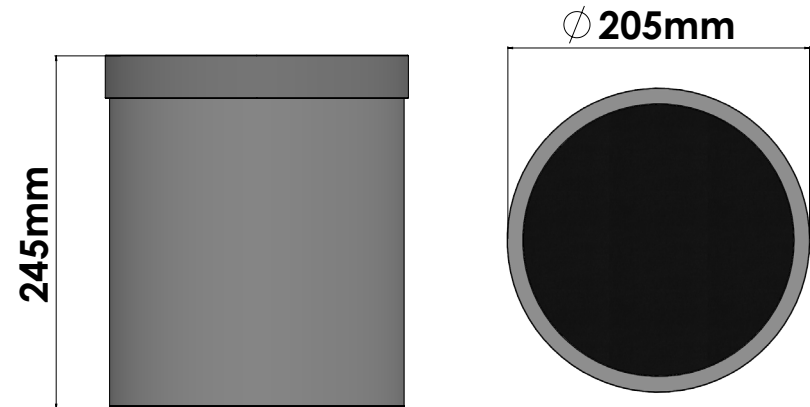

Product Description

Line Extra
Type Open Bin 5 lt
Code 90660-A03

Technical Sheet

Finishing Chrome
Metal Brass

KATSIERIS BROS S.A.

Industry Bathroom accessories, Design & Manufacturing, Koropi Industrial Region, Loc: Poka 194 00, Koropi P.O. 27. Athens-Greece T:+30 210 6627 500, info@sanco.gr, www.sanco.gr