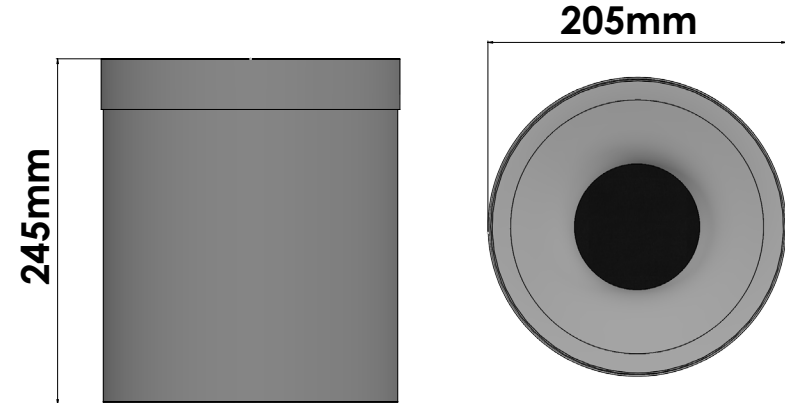

Product Description

Line Extra
 Type Open Bin 5 lt
 Code 90650-A03

Technical Sheet

Finishing Chrome
 Metal Brass

KATSIERIS BROS S.A.

Industry Bathroom accessories, Design & Manufacturing, Koropi Industrial Region, Loc: Poka 194 00, Koropi P.O. 27. Athens-Greece T:+30 210 6627 500, info@sanco.gr, www.sanco.gr