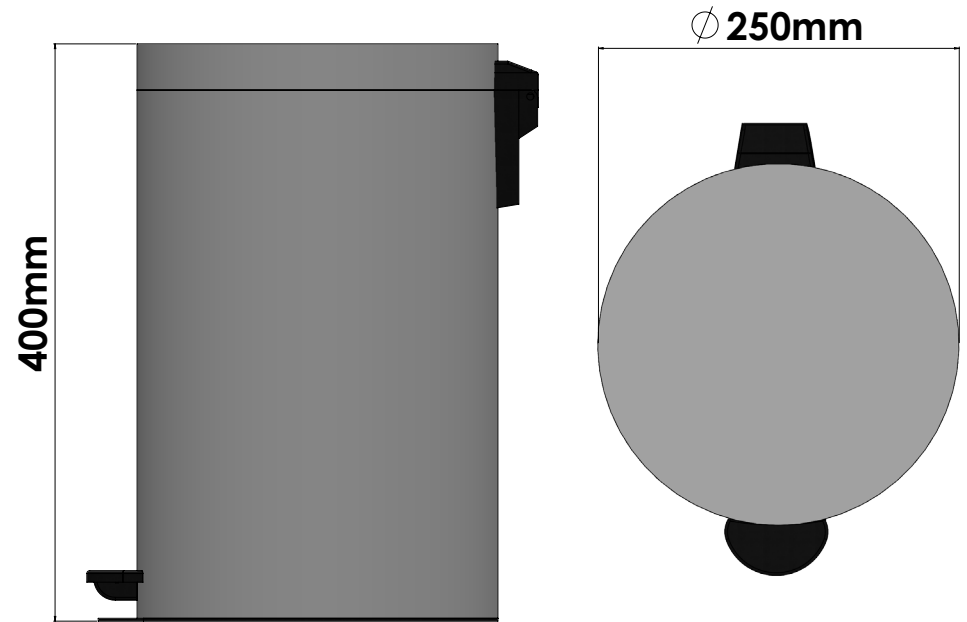

Technical Sheet

Finishing Inox
Metal INOX AISI 304

KATSIERIS BROS S.A.

Industry Bathroom accessories, Design & Manufacturing, Koropi Industrial Region, Loc: Poka 194 00, Koropi P.O. 27. Athens-Greece T:+30 210 6627 500, info@sanco.gr, www.sanco.gr