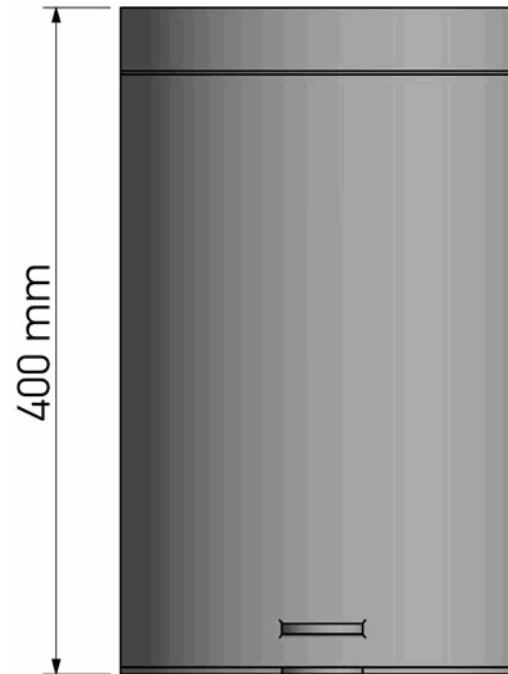

Technical Sheet

Finishing : Inox
Metal : INOX AISHI 304

KATSIERIS BROS S.A.

Industry Bathroom accessories, Design & Manufacturing, Koropi Industrial Region, Loc: Poka 194 00, Koropi P.O. 27. Athens-Greece T:+30 210 6627 500, F:+30 210 6626 830
info@sanco.gr, www.sanco.gr