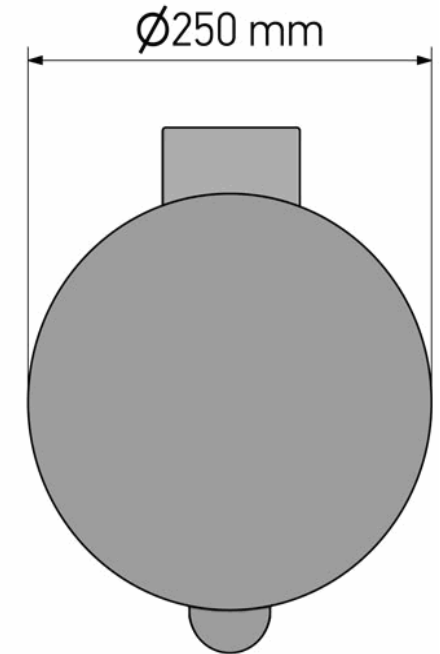

Technical Sheet

Finishing : Inox
Metal : INOX AISHI 304

KATSIERIS BROS S.A.

Industry Bathroom accessories, Design & Manufacturing, Koropi Industrial Region, Loc: Poka 194 00, Koropi P.O. 27. Athens-Greece T:+30 210 6627 500, F:+30 210 6626 830
info@sanco.gr, www.sanco.gr