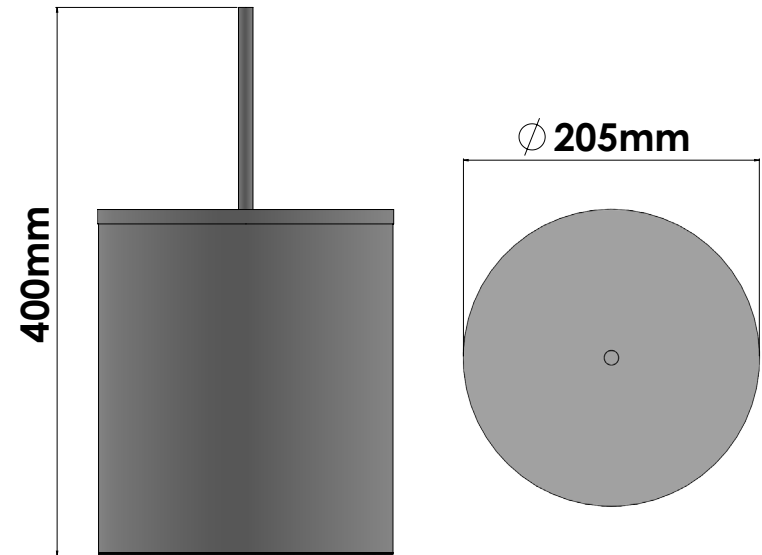

Product Description

Line Extra
 Type Waste Bin 5 lt
 Code 90606-A03

Technical Sheet

Finishing Chrome
 Metal Brass

KATSIERIS BROS S.A.

Industry Bathroom accessories, Design & Manufacturing, Koropi Industrial Region, Loc: Poka 194 00, Koropi P.O. 27. Athens-Greece T:+30 210 6627 500, info@sanco.gr, www.sanco.gr