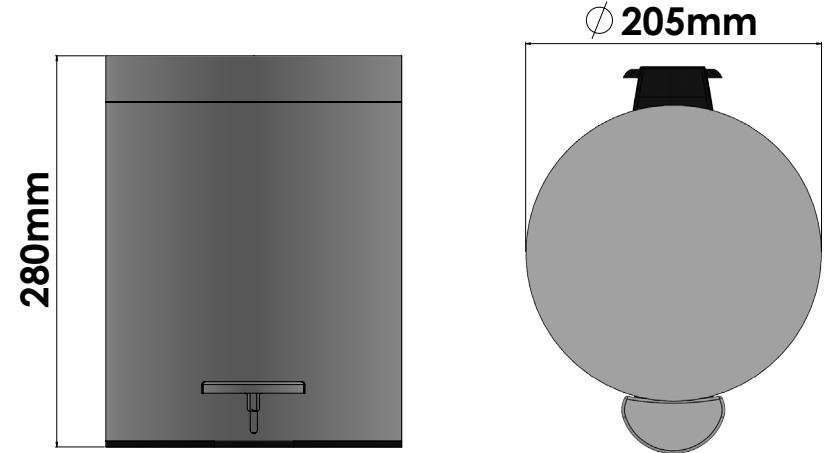

Technical Sheet

Finishing PVD Nickel Steel
Metal INOX AISI 304

KATSIERIS BROS S.A.

Industry Bathroom accessories, Design & Manufacturing, Koropi Industrial Region, Loc: Poka 194 00, Koropi P.O. 27. Athens-Greece T:+30 210 6627 500, info@sanco.gr, www.sanco.gr