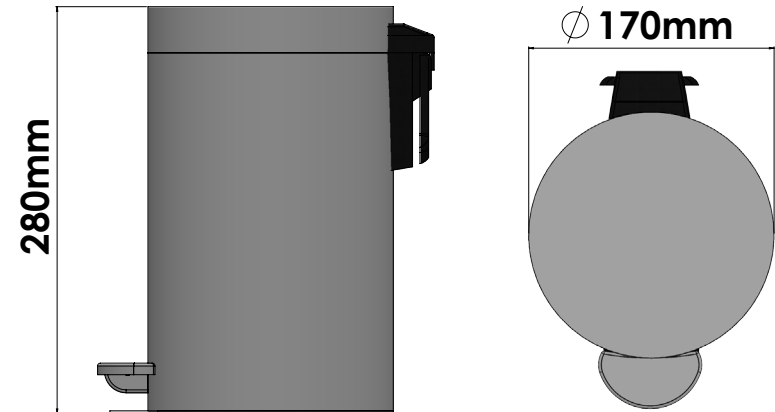

Product Description

Line Extra
 Type Waste Bin 3 lt Soft Close (AISI 304)
 Code 90603-PVD-11BR

Technical Sheet

Finishing PVD Nickel Steel
 Metal INOX AISI 304

KATSIERIS BROS S.A.

Industry Bathroom accessories, Design & Manufacturing, Koropi Industrial Region, Loc: Poka 194 00, Koropi P.O. 27. Athens-Greece T:+30 210 6627 500, info@sanco.gr, www.sanco.gr