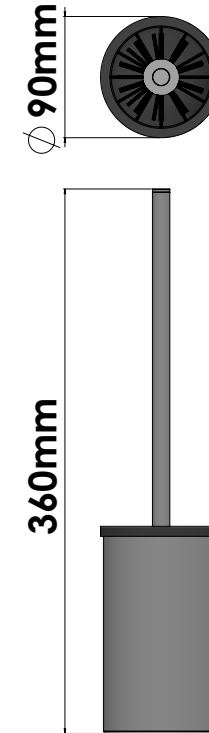

Product Description

Line Extra
Type Toilet Brush Holder
Code 90593-A03

Technical Sheet

Finishing Chrome
Metal Brass

KATSIERIS BROS S.A.

Industry Bathroom accessories, Design & Manufacturing, Koropi Industrial Region, Loc: Poka 194 00, Koropi P.O. 27. Athens-Greece T:+30 210 6627 500, info@sanco.gr, www.sanco.gr