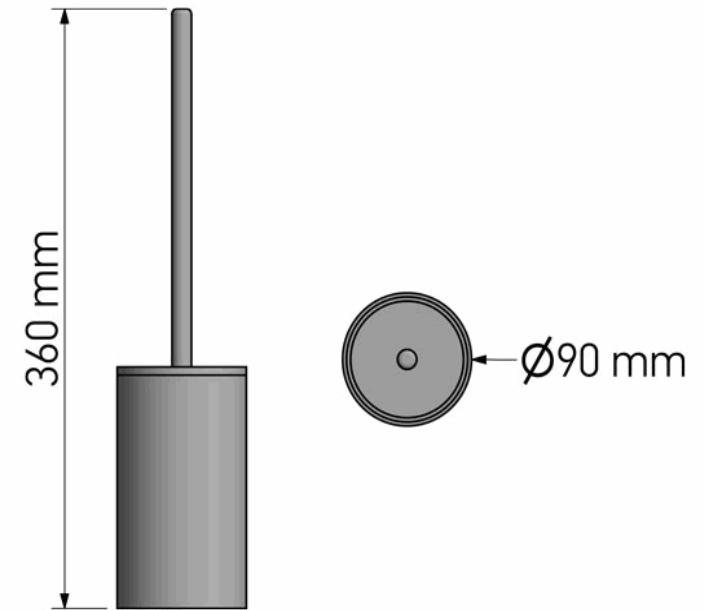

Technical Sheet

Finishing : Chrome
Metal : Brass

KATSIERIS BROS S.A.

Industry Bathroom accessories, Design & Manufacturing, Koropi Industrial Region, Loc: Poka 194 00, Koropi P.O. 27. Athens-Greece T:+30 210 6627 500, F:+30 210 6626 830
info@sanco.gr, www.sanco.gr

Environmental Management System
EAOT EN ISO 14001:2004
Cert. No 144/Γ/2010