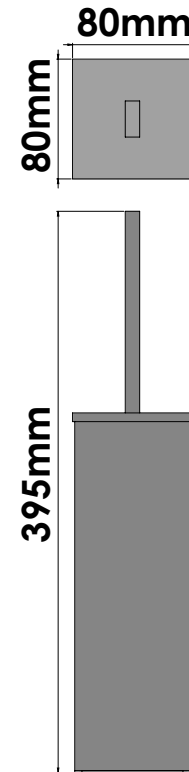

Product Description

Line Extra
 Type Toilet Brush Holder Heavy Type (AISI 304)
 Code 90572-A90

Technical Sheet

Finishing Inox
 Metal INOX AISI 304

KATSIERIS BROS S.A.

Industry Bathroom accessories, Design & Manufacturing, Koropi Industrial Region, Loc: Poka 194 00, Koropi P.O. 27. Athens-Greece T:+30 210 6627 500, info@sanco.gr, www.sanco.gr