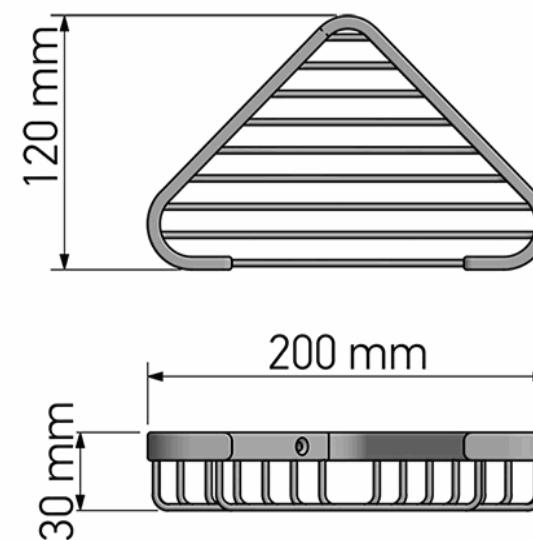

## Product Description

**Line** : Inox Project  
**Type** : Sponge Dish  
**Code** : 287-006-M90

## Technical Sheet

**Finishing** : Mat Inox  
**Metal** : INOX AISHI 304

**SANCO KATSIERIS BROS S.A.**  
Industry Bathroom accessories,  
Design & Manufacturing

Koropi Industrial Region  
Loc: Poka 194 00, Koropi P.O. 27,  
Athens-Greece