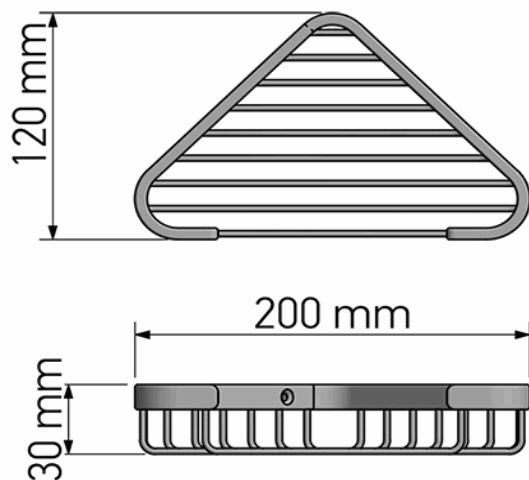

Technical Sheet

KATSIERIS BROS S.A.

Industry Bathroom accessories, Design & Manufacturing, Koropi Industrial Region, Loc: Poka 194 00, Koropi P.O. 27. Athens-Greece T:+30 210 6627 500
info@sanco.gr, www.sanco.gr