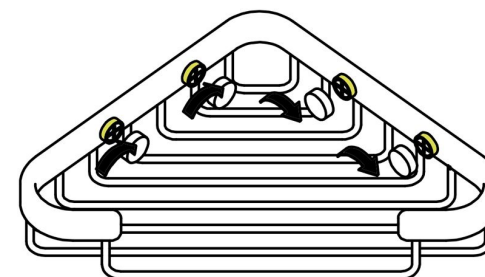

Product Description

Line: Inox Project

Type: Sponge Dish

Code: 287-006

Metal: INOX AISHI 304

Product Photo

Mounting Instructions

1

2

Technical Sheet

KATSIERIS BROS S.A.

Industry Bathroom accessories, Design & Manufacturing, Koropi Industrial Region, Loc: Poka 194 00, Koropi P.O. 27. Athens-Greece T:+30 210 6627 500
info@sanco.gr, www.sanco.gr