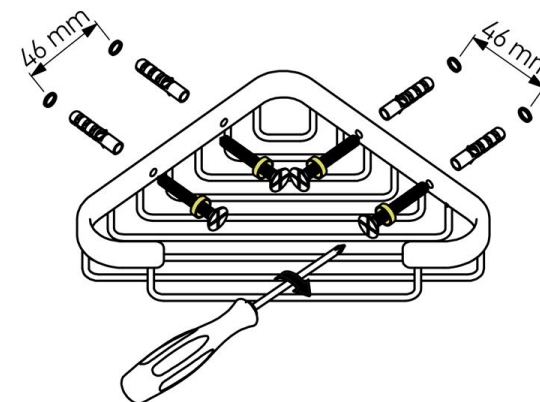

Product Description

Line: Inox Project

Type: Sponge Dish

Code: 287-006

Metal: INOX AISHI 304

Product Photo

Mounting Instructions

1

2

Technical Sheet

KATSIERIS BROS S.A.

Industry Bathroom accessories, Design & Manufacturing, Koropi Industrial Region, Loc: Poka 194 00, Koropi P.O. 27. Athens-Greece T:+30 210 6627 500
info@sanco.gr, www.sanco.gr