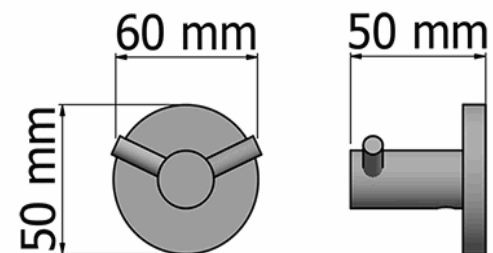

## Product Description

**Line** : Inox Project  
**Type** : Double Bath Robe Hook  
**Code** : 28748-M90

## Technical Sheet

**Finishing** : Mat Inox  
**Metal** : INOX AISHI 304

**SANCO KATSIERIS BROS S.A.**  
Industry Bathroom accessories,  
Design & Manufacturing

Koropi Industrial Region  
Loc: Poka 194 00, Koropi P.O. 27,  
Athens-Greece