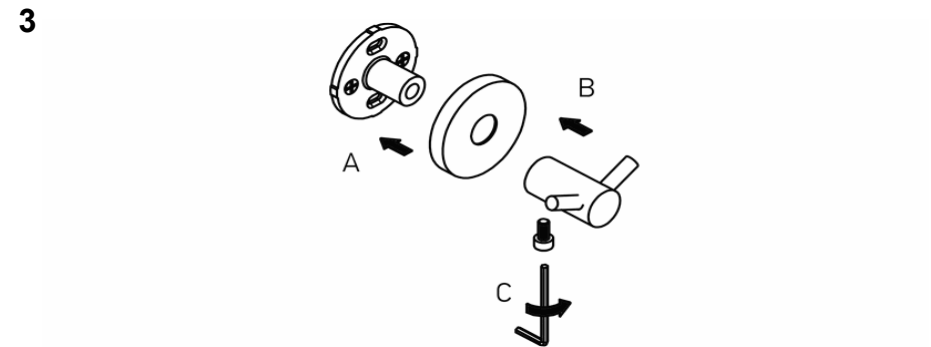

Mounting Instructions