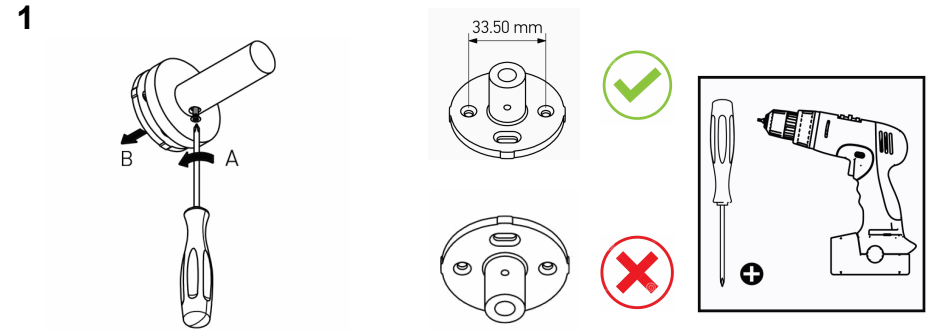

Mounting Instructions