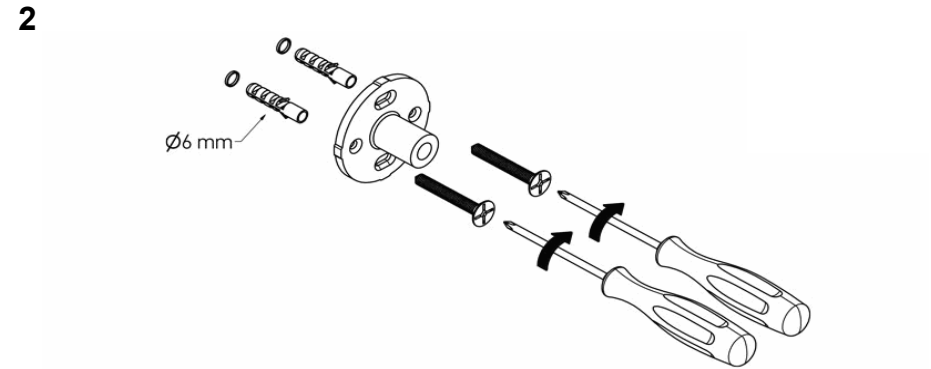

Mounting Instructions