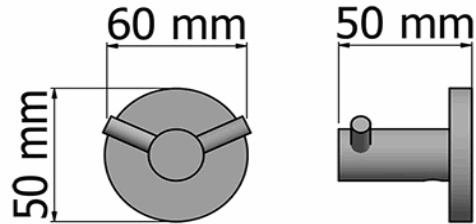

Technical Sheet

KATSIERIS BROS S.A.

Industry Bathroom accessories, Design & Manufacturing, Koropi Industrial Region, Loc: Poka 194 00, Koropi P.O. 27. Athens-Greece T:+30 210 6627 500
info@sanco.gr, www.sanco.gr