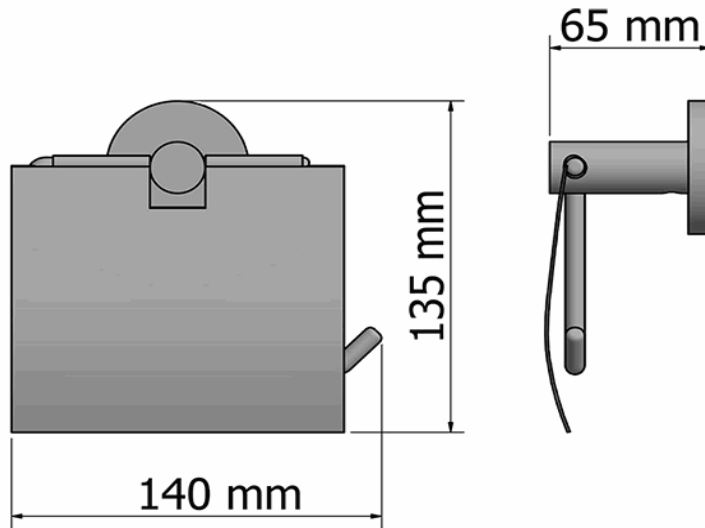

Technical Sheet

KATSIERIS BROS S.A.

Industry Bathroom accessories, Design & Manufacturing, Koropi Industrial Region, Loc: Poka 194 00, Koropi P.O. 27. Athens-Greece T:+30 210 6627 500
info@sanco.gr, www.sanco.gr