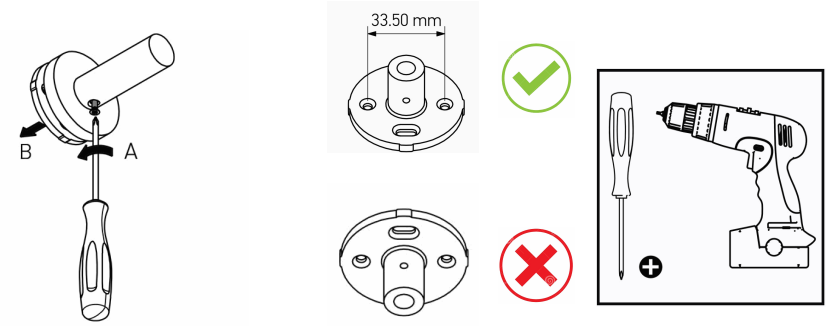

Mounting Instructions

1

2