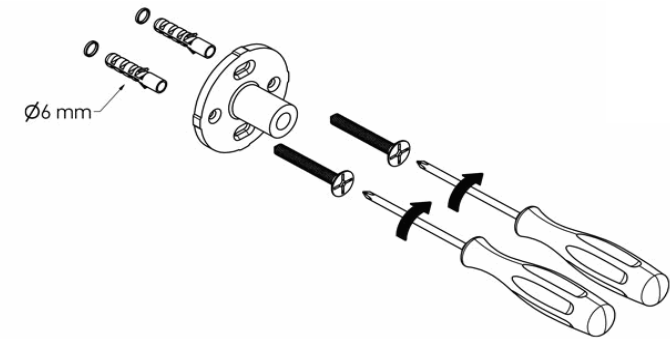

Product Description

Line: Inox Project

Type: Toilet Roll Holder with cover

Code: 28717

Metal: INOX AISHI 304

Product Photo

Mounting Instructions

1

2

3

Technical Sheet

KATSIERIS BROS S.A.

Industry Bathroom accessories, Design & Manufacturing, Koropi Industrial Region, Loc: Poka 194 00, Koropi P.O. 27. Athens-Greece T:+30 210 6627 500
info@sanco.gr, www.sanco.gr