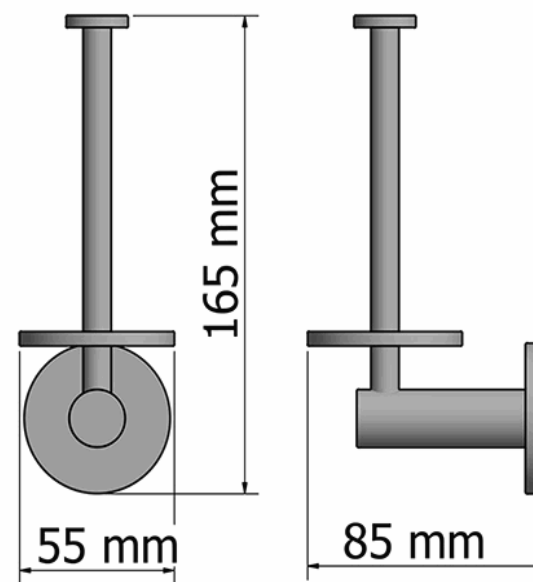

## Product Description

**Line** : Inox Project  
**Type** : Spare Toilet Roll Holder  
**Code** : 28716-M90

## Technical Sheet

**Finishing** : Mat Inox  
**Metal** : INOX AISHI 304

**SANCO KATSIERIS BROS S.A.**  
Industry Bathroom accessories,  
Design & Manufacturing

Koropi Industrial Region  
Loc: Poka 194 00, Koropi P.O. 27,  
Athens-Greece