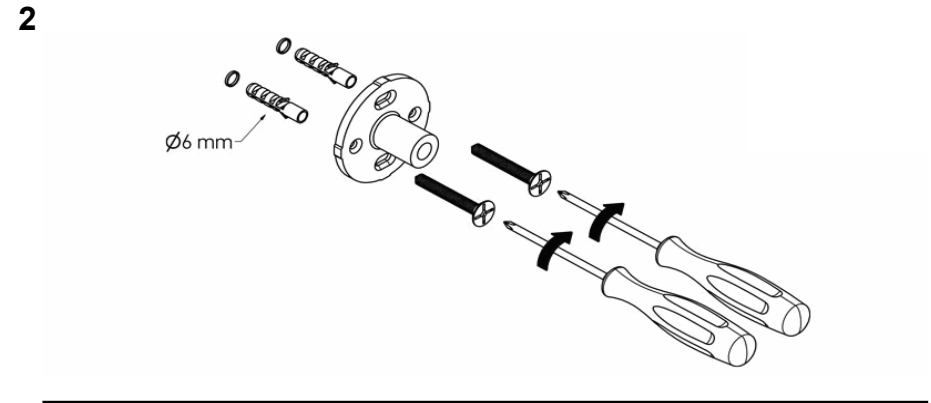

Product Description

Line: Inox Project
Type: Spare Toilet Roll Holder
Code: 28716
Metal: INOX AISHI 304

Product Photo

Mounting Instructions