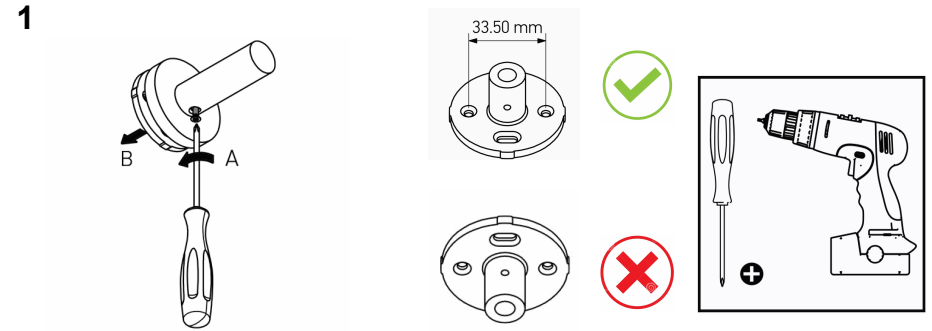

Product Description

Line: Inox Project
Type: Spare Toilet Roll Holder
Code: 28716
Metal: INOX AISHI 304

Product Photo

Mounting Instructions