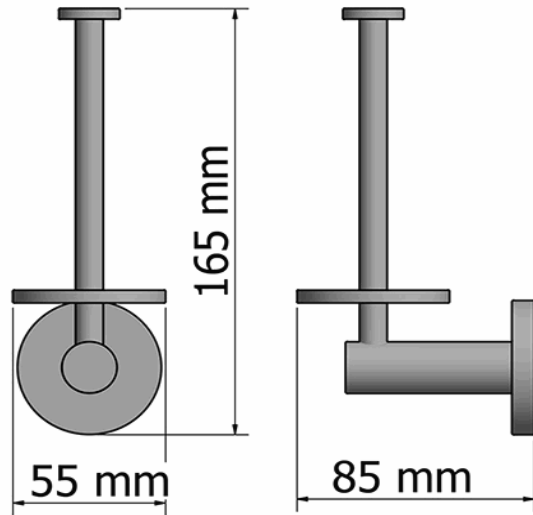

Technical Sheet

KATSIERIS BROS S.A.

Industry Bathroom accessories, Design & Manufacturing, Koropi Industrial Region, Loc: Poka 194 00, Koropi P.O. 27. Athens-Greece T:+30 210 6627 500
info@sanco.gr, www.sanco.gr