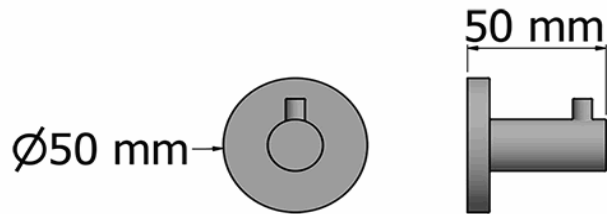

Technical Sheet

KATSIERIS BROS S.A.

Industry Bathroom accessories, Design & Manufacturing, Koropi Industrial Region, Loc: Poka 194 00, Koropi P.O. 27. Athens-Greece T:+30 210 6627 500
info@sanco.gr, www.sanco.gr

Environmental Management System
EAOT EN ISO 14001:2004
Cert. No 144/1/2010