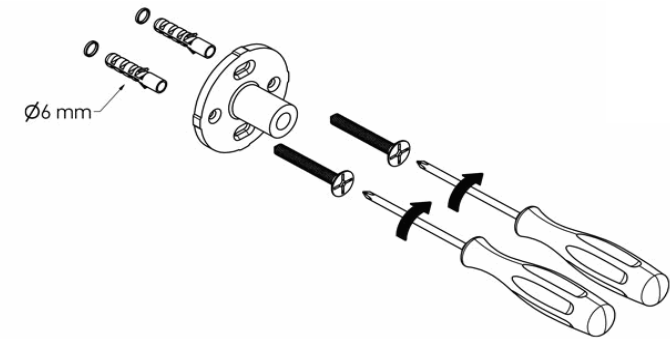

Product Description

Line: Inox Project

Type: Single Bath Robe Hook

Code: 28708

Metal: INOX AISHI 304

Product Photo

Mounting Instructions

1

2

3

Technical Sheet

KATSIERIS BROS S.A.

Industry Bathroom accessories, Design & Manufacturing, Koropi Industrial Region, Loc: Poka 194 00, Koropi P.O. 27. Athens-Greece T:+30 210 6627 500
info@sanco.gr, www.sanco.gr

Environmental Management System
EAOT EN ISO 14001:2004
Cert. No 144/1/2010