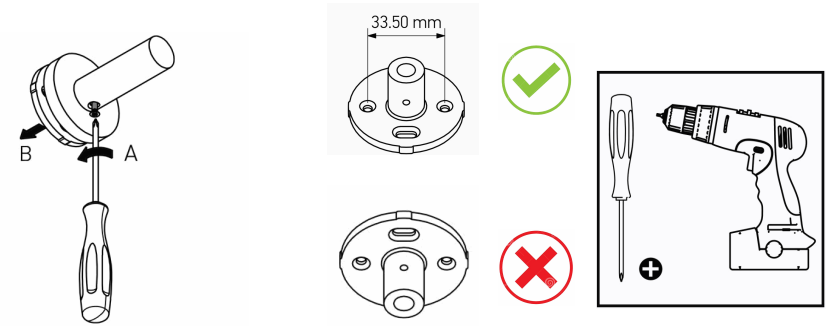

Product Description

Line: Inox Project

Type: Single Bath Robe Hook

Code: 28708

Metal: INOX AISHI 304

Product Photo

Mounting Instructions

1

2