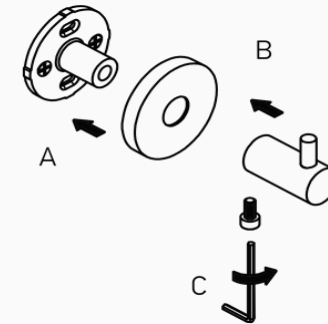

Product Description

Line: Inox Project

Type: Single Bath Robe Hook

Code: 28708

Metal: INOX AISHI 304

Product Photo

Mounting Instructions

1

2

3

Technical Sheet

KATSIERIS BROS S.A.

Industry Bathroom accessories, Design & Manufacturing, Koropi Industrial Region, Loc: Poka 194 00, Koropi P.O. 27. Athens-Greece T:+30 210 6627 500
info@sanco.gr, www.sanco.gr

Environmental Management System
EAOT EN ISO 14001:2004
Cert. No 144/1/2010