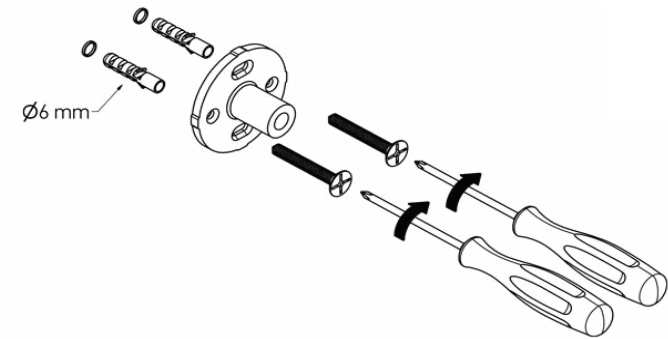

Product Description

Line: Inox Project

Type: Toilet Roll Holder

Code: 28706

Metal: INOX AISHI 304

Product Photo

Mounting Instructions

1

2

3

Technical Sheet

KATSIERIS BROS S.A.

Industry Bathroom accessories, Design & Manufacturing, Koropi Industrial Region, Loc: Poka 194 00, Koropi P.O. 27. Athens-Greece T:+30 210 6627 500
info@sanco.gr, www.sanco.gr