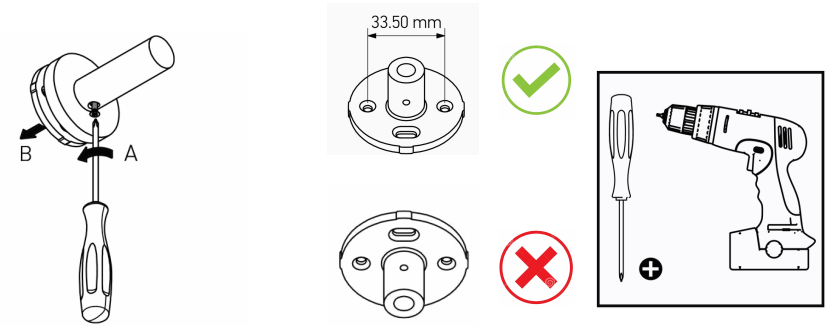

Product Description

Line: Inox Project

Type: Toilet Roll Holder

Code: 28706

Metal: INOX AISHI 304

Product Photo

Mounting Instructions

1

2