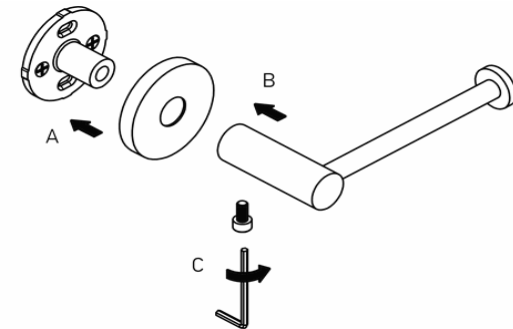

Product Description

Line: Inox Project

Type: Toilet Roll Holder

Code: 28706

Metal: INOX AISHI 304

Product Photo

Mounting Instructions

1

2

3

Technical Sheet

KATSIERIS BROS S.A.

Industry Bathroom accessories, Design & Manufacturing, Koropi Industrial Region, Loc: Poka 194 00, Koropi P.O. 27. Athens-Greece T:+30 210 6627 500
info@sanco.gr, www.sanco.gr