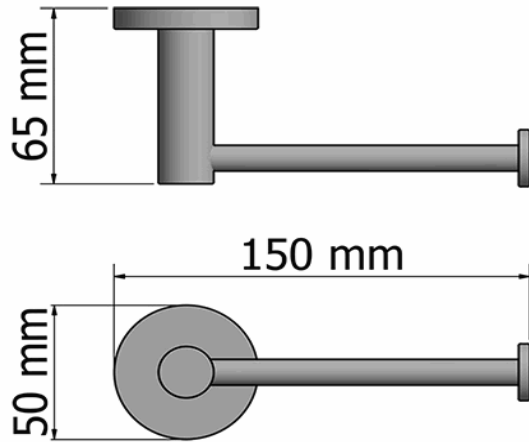

Technical Sheet

KATSIERIS BROS S.A.

Industry Bathroom accessories, Design & Manufacturing, Koropi Industrial Region, Loc: Poka 194 00, Koropi P.O. 27. Athens-Greece T:+30 210 6627 500
info@sanco.gr, www.sanco.gr