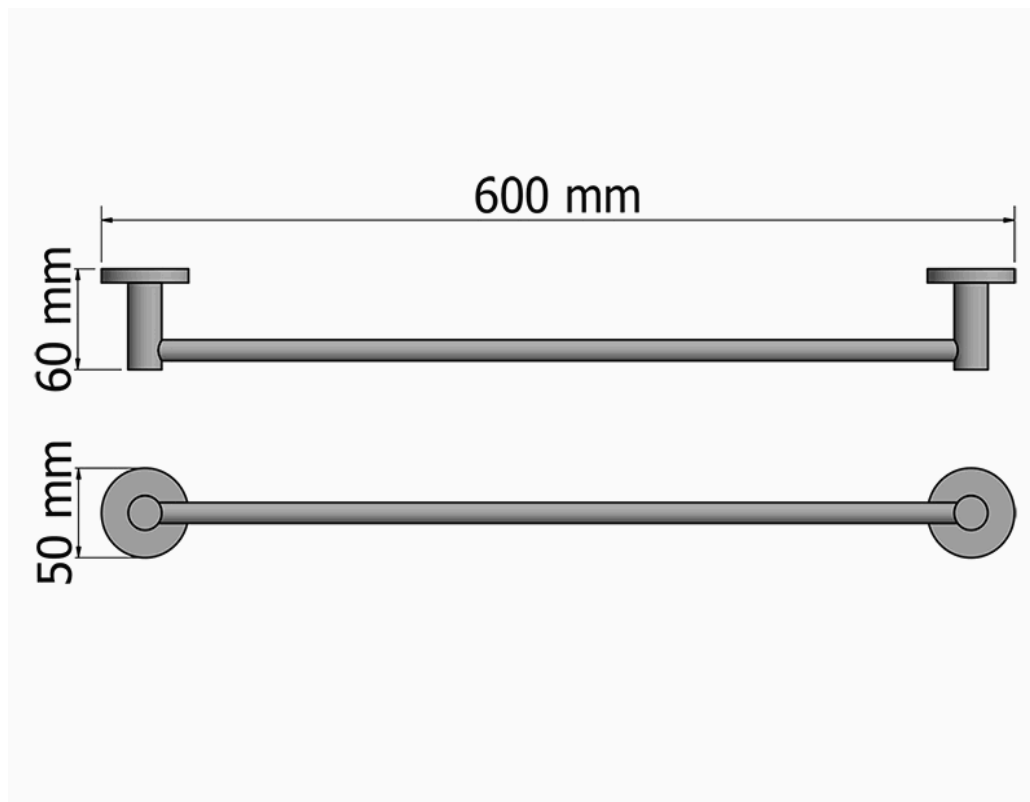

## Product Description

**Line** : Inox Project  
**Type** : Single Towel Rail 60cm  
**Code** : 28704-M90

## Technical Sheet

**Finishing** : Mat Inox  
**Metal** : INOX AISHI 304

**SANCO KATSIERIS BROS S.A.**  
Industry Bathroom accessories,  
Design & Manufacturing

Koropi Industrial Region  
Loc: Poka 194 00, Koropi P.O. 27,  
Athens-Greece