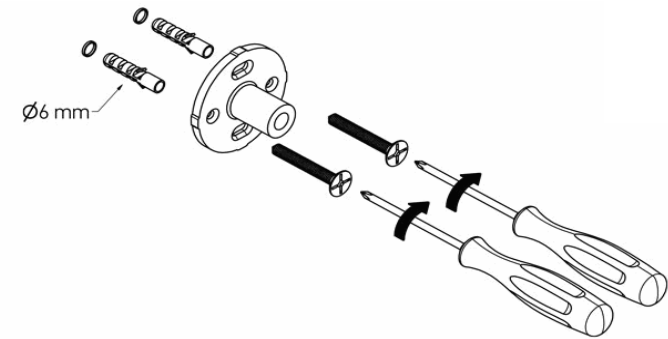

Product Description

Line: Inox Project

Type: Single Towel Rail 60cm

Code: 28704

Metal: INOX AISHI 304

Product Photo

Mounting Instructions

1

2

3

Technical Sheet

KATSIERIS BROS S.A.

Industry Bathroom accessories, Design & Manufacturing, Koropi Industrial Region, Loc: Poka 194 00, Koropi P.O. 27. Athens-Greece T:+30 210 6627 500
info@sanco.gr, www.sanco.gr