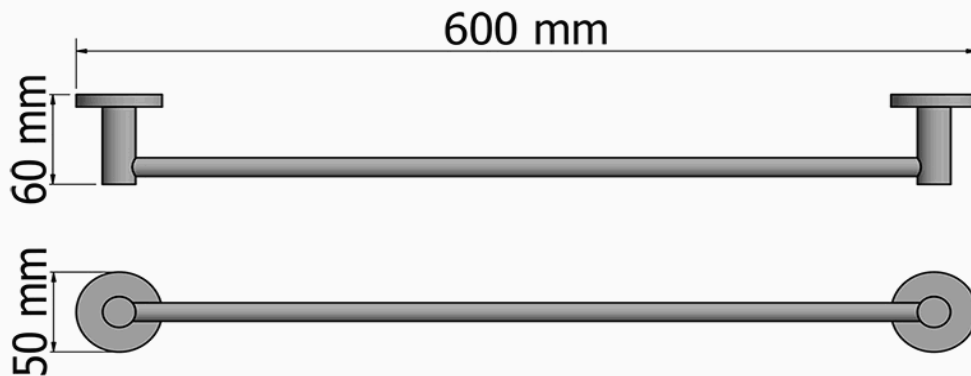

Technical Sheet

KATSIERIS BROS S.A.

Industry Bathroom accessories, Design & Manufacturing, Koropi Industrial Region, Loc: Poka 194 00, Koropi P.O. 27. Athens-Greece T:+30 210 6627 500
info@sanco.gr, www.sanco.gr