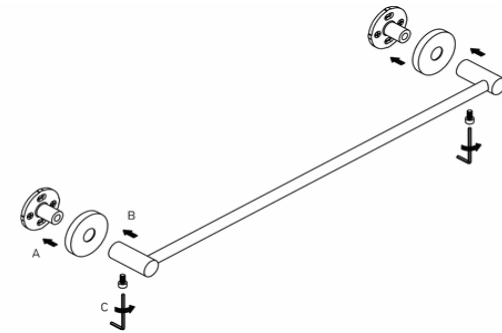

Product Description

Line: Inox Project

Type: Single Towel Rail 60cm

Code: 28704

Metal: INOX AISHI 304

Product Photo

Mounting Instructions

1

2

3

Technical Sheet

KATSIERIS BROS S.A.

Industry Bathroom accessories, Design & Manufacturing, Koropi Industrial Region, Loc: Poka 194 00, Koropi P.O. 27. Athens-Greece T:+30 210 6627 500
info@sanco.gr, www.sanco.gr