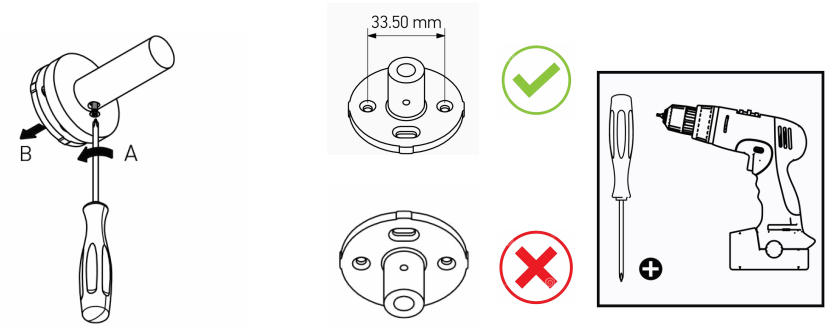

Product Description

Line: Inox Project

Type: Single Towel Rail 60cm

Code: 28704

Metal: INOX AISHI 304

Product Photo

Mounting Instructions

1

2