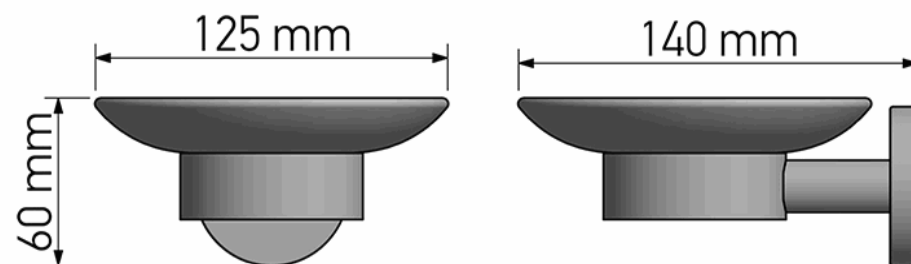

## Product Description

**Line** : Inox Project  
**Type** : Soap Dish wall Mounted  
**Code** : 28702-M90

## Technical Sheet

**Finishing** : Mat Inox  
**Metal** : INOX AISHI 304

**SANCO KATSIERIS BROS S.A.**  
Industry Bathroom accessories,  
Design & Manufacturing

Koropi Industrial Region  
Loc: Poka 194 00, Koropi P.O. 27,  
Athens-Greece