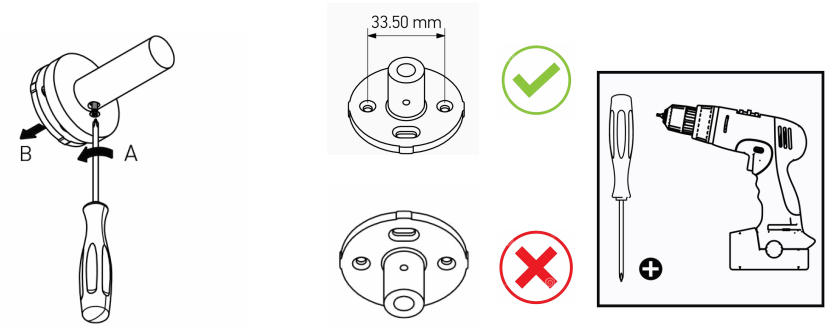

Mounting Instructions

1

2