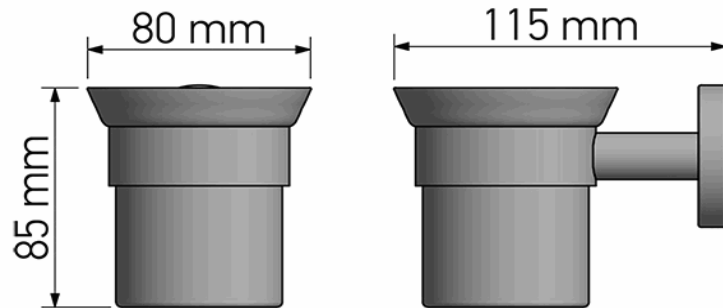

Technical Sheet

KATSIERIS BROS S.A.

Industry Bathroom accessories, Design & Manufacturing, Koropi Industrial Region, Loc: Poka 194 00, Koropi P.O. 27. Athens-Greece T:+30 210 6627 500
info@sanco.gr, www.sanco.gr