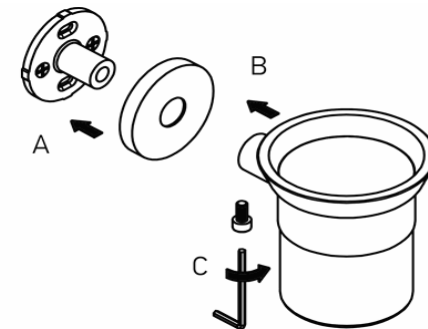

Product Description

Line: Inox Project

Type: Glass Holder wall Mounted

Code: 28701

Metal: INOX AISHI 304

Product Photo

Mounting Instructions

1

2

3

Technical Sheet

KATSIERIS BROS S.A.

Industry Bathroom accessories, Design & Manufacturing, Koropi Industrial Region, Loc: Poka 194 00, Koropi P.O. 27. Athens-Greece T:+30 210 6627 500
info@sanco.gr, www.sanco.gr