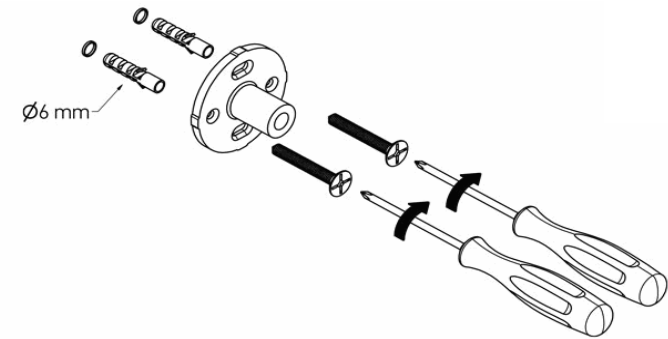

Product Description

Line: Inox Project

Type: Glass Holder wall Mounted

Code: 28701

Metal: INOX AISHI 304

Product Photo

Mounting Instructions

1

2

3

Technical Sheet

KATSIERIS BROS S.A.

Industry Bathroom accessories, Design & Manufacturing, Koropi Industrial Region, Loc: Poka 194 00, Koropi P.O. 27. Athens-Greece T:+30 210 6627 500
info@sanco.gr, www.sanco.gr