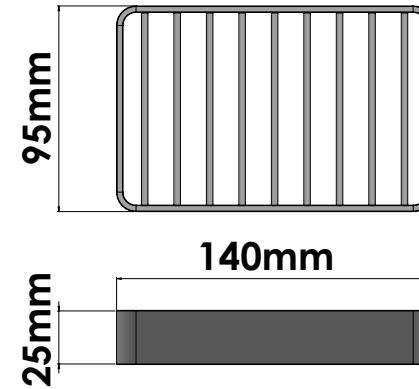

Product Description

Line Aegean
Type Metallic Soap Dish wall Mounted
Code 26932-A03

Technical Sheet

Finishing Chrome
Metal Brass

KATSIERIS BROS S.A.

Industry Bathroom accessories, Design & Manufacturing, Koropi Industrial Region, Loc: Poka 194 00, Koropi P.O. 27. Athens-Greece T:+30 210 6627 500, info@sanco.gr, www.sanco.gr