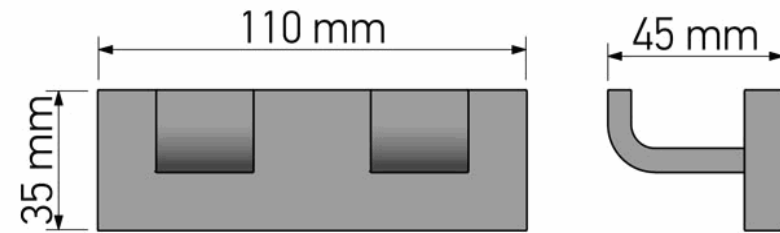

Product Description

Line : Aegean
Type : Double Bath Robe Hook
Code : 26918

Technical Sheet

Finishing : Chrome
Metal : Brass

KATSIERIS BROS S.A.

Industry Bathroom accessories, Design & Manufacturing, Koropi Industrial Region, Loc: Poka 194 00, Koropi P.O. 27. Athens-Greece T:+30 210 6627 500, F:+30 210 6626 830
info@sanco.gr, www.sanco.gr

Environmental Management System
EAOT EN ISO 14001:2004
Cert. No 144/I/2010