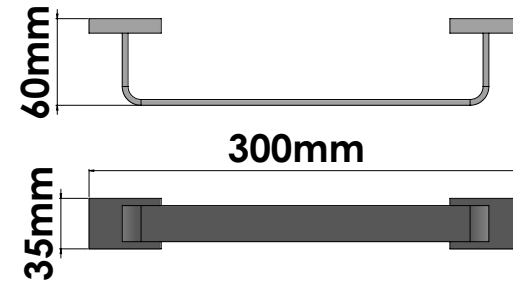

Product Description

Line Aegean
Type Single Towel Rail (30cm)
Code 26904-30-A03

Technical Sheet

Finishing Chrome
Metal Brass

KATSIERIS BROS S.A.

Industry Bathroom accessories, Design & Manufacturing, Koropi Industrial Region, Loc: Poka 194 00, Koropi P.O. 27. Athens-Greece T:+30 210 6627 500, info@sanco.gr, www.sanco.gr