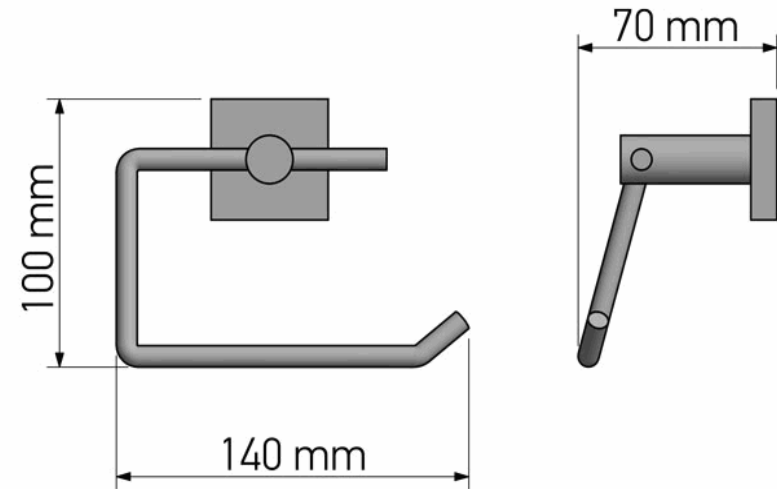

Product Description

Line : Iconic
Type : Toilet Roll Holder
Code : 26796

Technical Sheet

Finishing : Chrome
Metal : Brass

KATSIERIS BROS S.A.

Industry Bathroom accessories, Design & Manufacturing, Koropi Industrial Region, Loc: Poka 194 00, Koropi P.O. 27. Athens-Greece T:+30 210 6627 500, F:+30 210 6626 830
info@sanco.gr, www.sanco.gr

Environmental Management System
EAOT EN ISO 14001:2004
Cert. No 144/1/2010