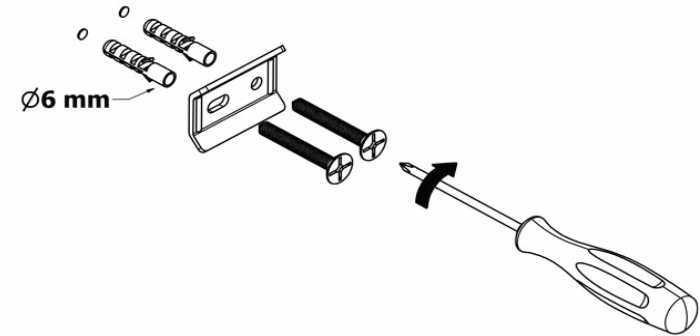

Product Description

Line: Iconic
Type: Toilet Roll Holder
Code: 26796
Metal: Brass

Product Photo

Mounting Instructions

1

2

3

Technical Sheet

KATSIERIS BROS S.A.

Industry Bathroom accessories, Design & Manufacturing, Koropi Industrial Region, Loc: Poka 194 00, Koropi P.O. 27. Athens-Greece T:+30 210 6627 500
info@sanco.gr, www.sanco.gr

Environmental Management System
EAOT EN ISO 14001:2004
Cert. No 144/1/2010