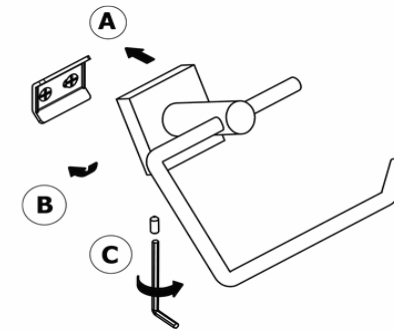

Product Description

Line: Iconic
Type: Toilet Roll Holder
Code: 26796
Metal: Brass

Product Photo

Mounting Instructions

1

2

3

Technical Sheet

KATSIERIS BROS S.A.

Industry Bathroom accessories, Design & Manufacturing, Koropi Industrial Region, Loc: Poka 194 00, Koropi P.O. 27. Athens-Greece T:+30 210 6627 500
info@sanco.gr, www.sanco.gr

Environmental Management System
EAOT EN ISO 14001:2004
Cert. No 144/1/2010