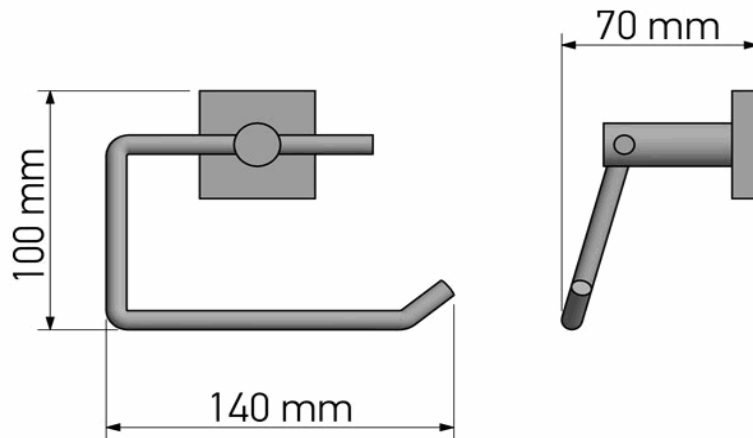

Technical Sheet

KATSIERIS BROS S.A.

Industry Bathroom accessories, Design & Manufacturing, Koropi Industrial Region, Loc: Poka 194 00, Koropi P.O. 27. Athens-Greece T:+30 210 6627 500
info@sanco.gr, www.sanco.gr

Environmental Management System
EAOT EN ISO 14001:2004
Cert. No 144/1/2010