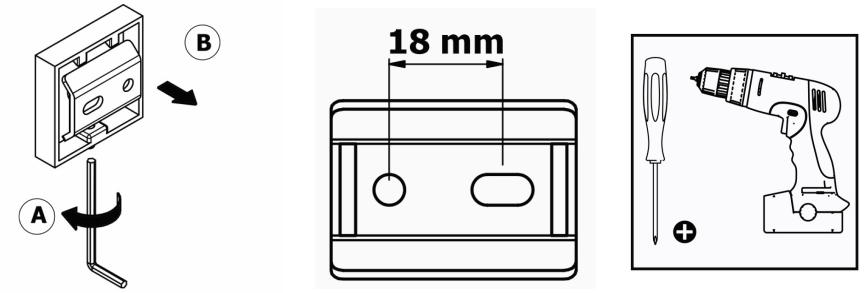

Product Description

Line: Iconic
Type: Toilet Roll Holder
Code: 26796
Metal: Brass

Product Photo

Mounting Instructions

1

2