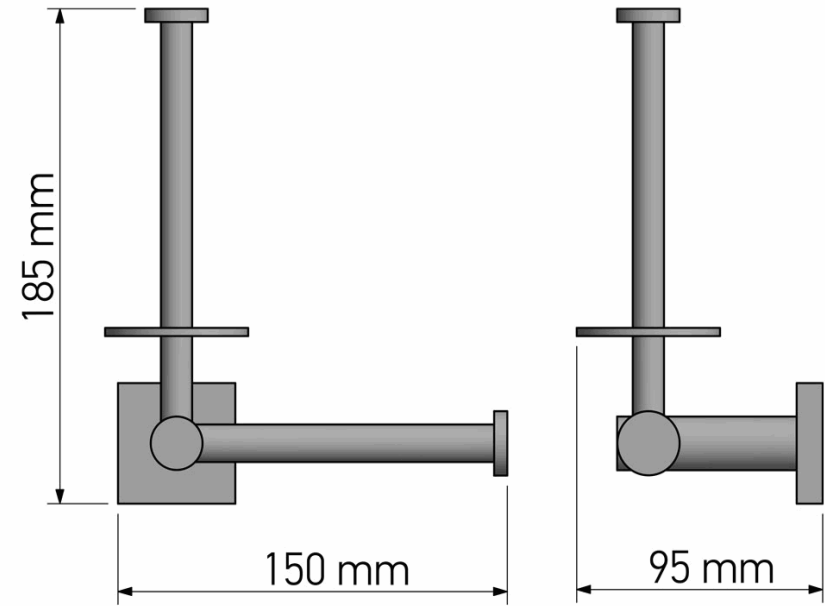

Technical Sheet

Finishing : Chrome
Metal : Brass

KATSIERIS BROS S.A.

Industry Bathroom accessories, Design & Manufacturing, Koropi Industrial Region, Loc: Poka 194 00, Koropi P.O. 27. Athens-Greece T:+30 210 6627 500, F:+30 210 6626 830
info@sanco.gr, www.sanco.gr

Environmental Management System
EAOT EN ISO 14001:2004
Cert. No 144/1/2010