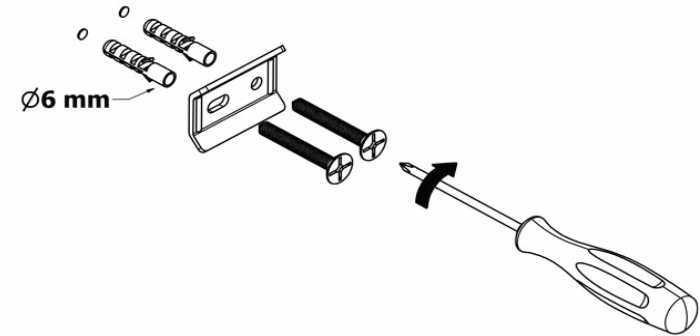

Product Description

Line: Iconic
Type: Double Toilet Roll Holder
Code: 26786
Metal: Brass

Product Photo

Mounting Instructions

1

2

3

Technical Sheet

KATSIERIS BROS S.A.

Industry Bathroom accessories, Design & Manufacturing, Koropi Industrial Region, Loc: Poka 194 00, Koropi P.O. 27. Athens-Greece T:+30 210 6627 500
info@sanco.gr, www.sanco.gr