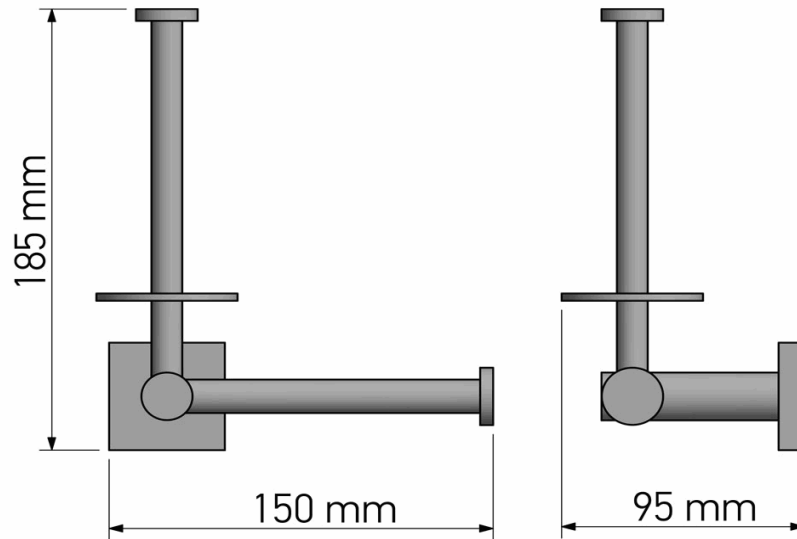

Technical Sheet

KATSIERIS BROS S.A.

Industry Bathroom accessories, Design & Manufacturing, Koropi Industrial Region, Loc: Poka 194 00, Koropi P.O. 27. Athens-Greece T:+30 210 6627 500
info@sanco.gr, www.sanco.gr