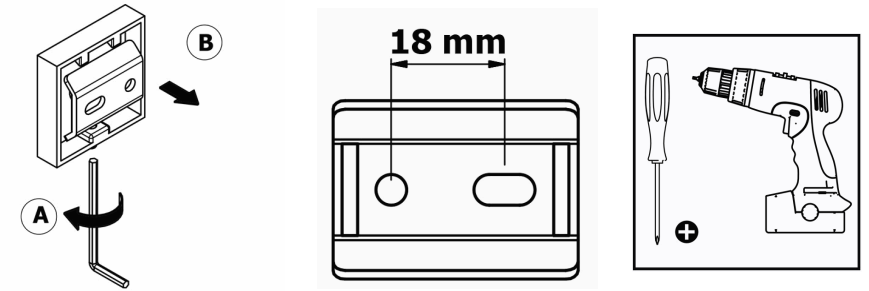

Mounting Instructions

1

2