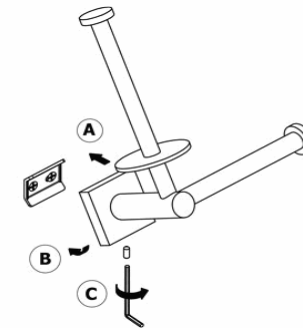

Product Description

Line: Iconic
Type: Double Toilet Roll Holder
Code: 26786
Metal: Brass

Product Photo

Mounting Instructions

1

2

3

Technical Sheet

KATSIERIS BROS S.A.

Industry Bathroom accessories, Design & Manufacturing, Koropi Industrial Region, Loc: Poka 194 00, Koropi P.O. 27. Athens-Greece T:+30 210 6627 500
info@sanco.gr, www.sanco.gr