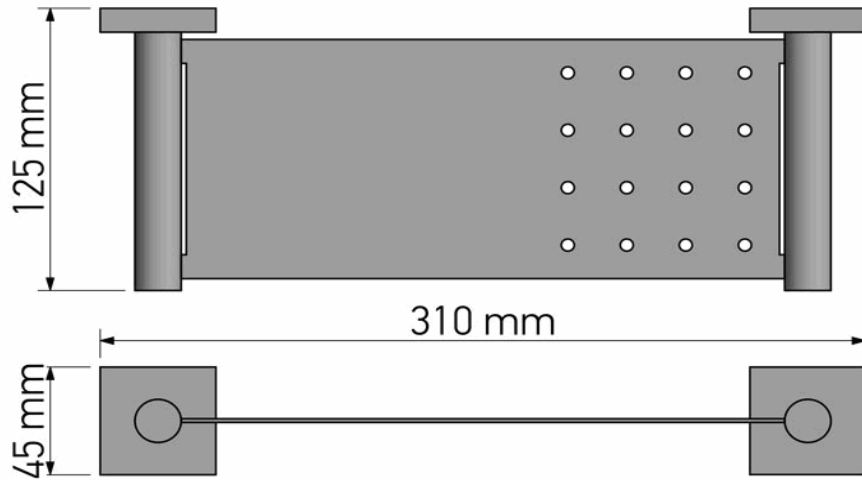

Technical Sheet

KATSIERIS BROS S.A.

Industry Bathroom accessories, Design & Manufacturing, Koropi Industrial Region, Loc: Poka 194 00, Koropi P.O. 27. Athens-Greece T:+30 210 6627 500
info@sanco.gr, www.sanco.gr