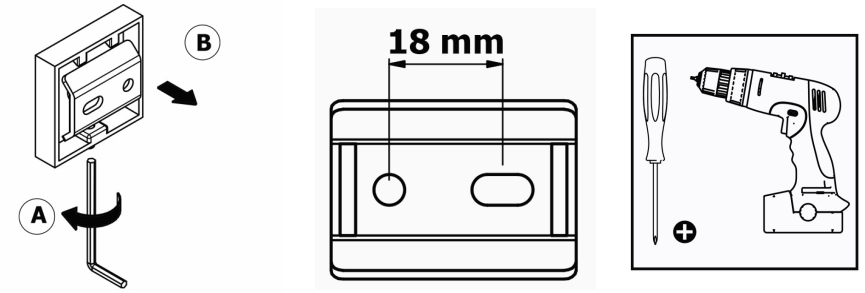

Mounting Instructions

1

2