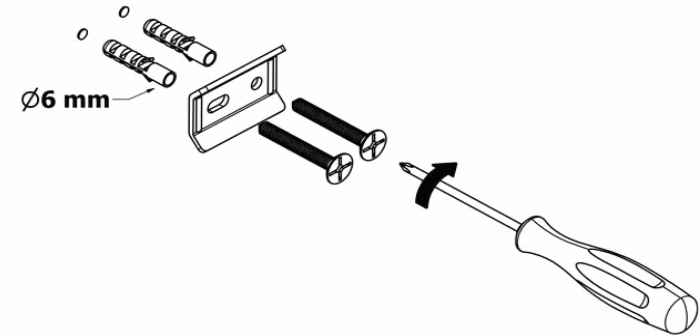

Product Description

Line: Iconic
Type: Sponge Dish
Code: 26773
Metal: Brass

Product Photo

Mounting Instructions

1

2

3

Technical Sheet

KATSIERIS BROS S.A.

Industry Bathroom accessories, Design & Manufacturing, Koropi Industrial Region, Loc: Poka 194 00, Koropi P.O. 27. Athens-Greece T:+30 210 6627 500
info@sanco.gr, www.sanco.gr