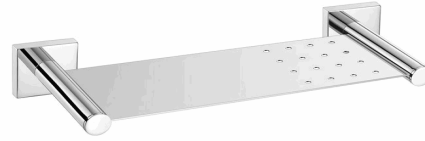

Product Description

Line: Iconic
Type: Sponge Dish
Code: 26773
Metal: Brass

Product Photo