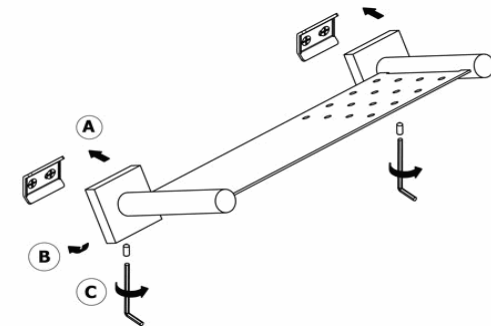

Product Description

Line: Iconic
Type: Sponge Dish
Code: 26773
Metal: Brass

Product Photo

Mounting Instructions

1

2

3

Technical Sheet

KATSIERIS BROS S.A.

Industry Bathroom accessories, Design & Manufacturing, Koropi Industrial Region, Loc: Poka 194 00, Koropi P.O. 27. Athens-Greece T:+30 210 6627 500
info@sanco.gr, www.sanco.gr