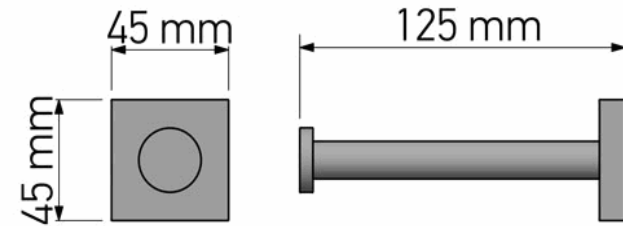

Product Description

Line : Iconic
Type : Toilet Roll Holder
Code : 26756

Technical Sheet

Finishing : Chrome
Metal : Brass

KATSIERIS BROS S.A.

Industry Bathroom accessories, Design & Manufacturing, Koropi Industrial Region, Loc: Poka 194 00, Koropi P.O. 27. Athens-Greece T:+30 210 6627 500, F:+30 210 6626 830
info@sanco.gr, www.sanco.gr

Environmental Management System
EAOT EN ISO 14001:2004
Cert. No 144/Γ/2010